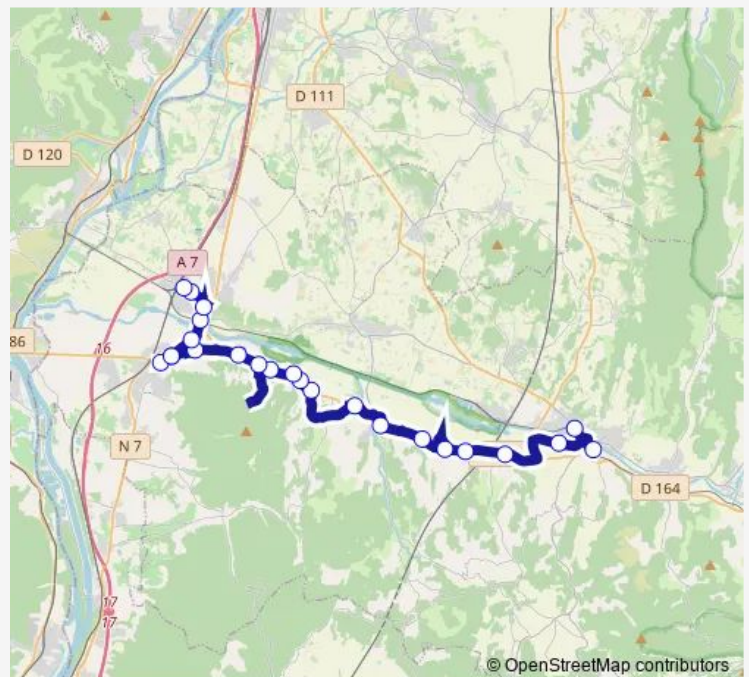

Distaise

VAL Brian

Dartaise

ST Bardoux

Saint Roch

Champ DE Mars

LES Sabarots

Grange Neuve

Zacharie

Route schedule

LE Pave — Sncf Armorin

Monday	06:59
Tuesday	06:59
Wednesday	06:59
Thursday	06:59
Friday	06:59
Saturday	—
Sunday	—

Route info

Direction: LE Pave

Stops: 26

Trip Duration: 0 hour 56 min

Chomeane

Divajeu/Mfreo

Revesz Long

ESP Soubeyran

Sncf Armorin

Direction

Sncf Armorin — Sncf/Mazade

24 stops

Saturday —

Sunday —

Route info

Direction: Mairie

Stops: 34

Trip Duration: 1 hour 5 min

Champ DE Mars

LES Sabarots