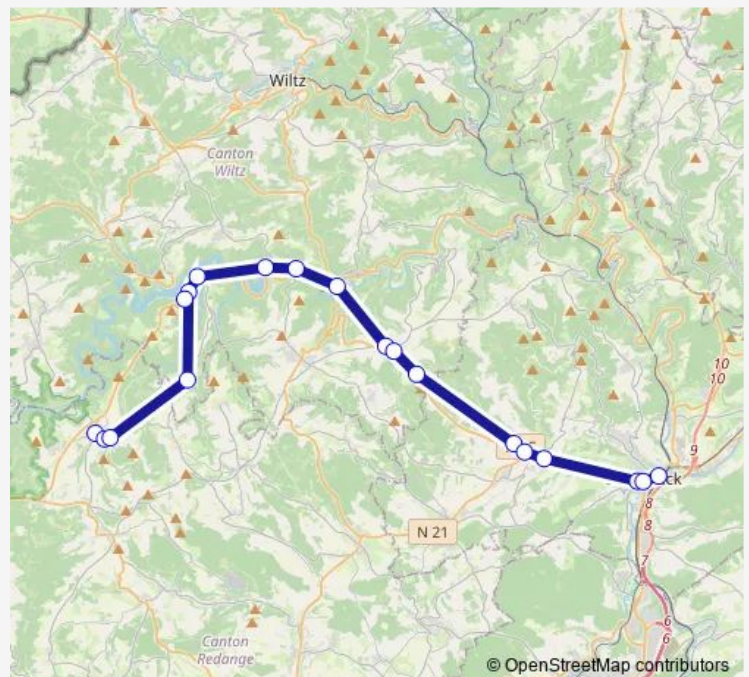

### Direction

Arsdorf, Am Duerf — ETTTELBRUCK, Gare routière Quai 1

19 stops

[Open route schedule](#)

Arsdorf, Am Duerf

Arsdorf, Op der Lee

Arsdorf, Am Gronn

Neunhausen, An der Urt

Heiderscheid, Fuussekaul

Niederfeulen, Atelier

Niederfeulen, Belle-View

Niederfeulen, Faubourg

Ettelbruck, Place du Marché

Ettelbruck, Ecole primaire

ETTTELBRUCK, Gare routière Quai 1

### Route schedule

Arsdorf, Am Duerf — ETTTELBRUCK, Gare routière Quai 1

Monday 06:55

Tuesday 06:55

Wednesday 06:55

Thursday 06:55

Friday 06:55

Saturday —

### Route info

Direction: Arsdorf, Am Duerf

Stops: 19

Trip Duration: 0 hour 45 min

■ K36

BusMaps

K36 Bus time schedules and route maps are available in an offline PDF at [busmaps.com](https://busmaps.com). Use the [busmaps.com](https://busmaps.com) website to see live bus times, train schedule or subway schedule, and step-by-step directions for all public transit in Wiltz