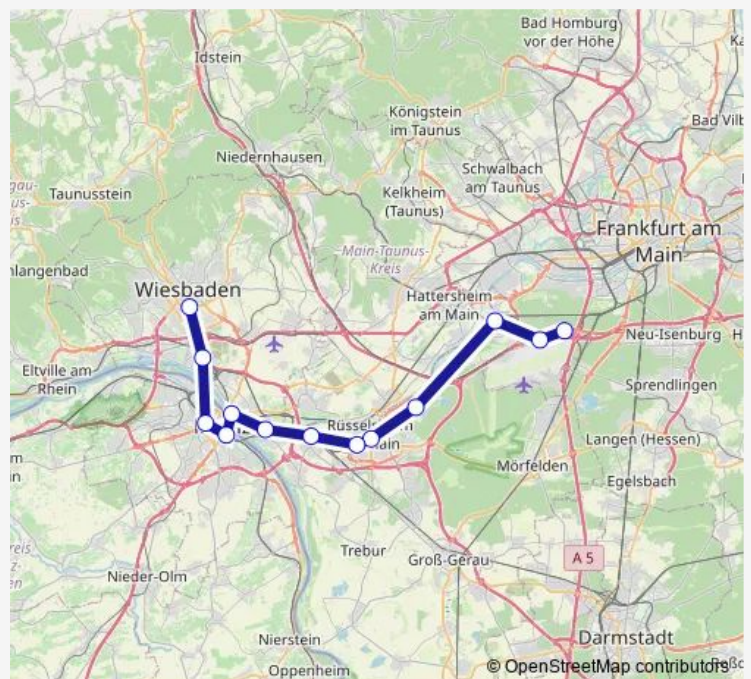

Kelsterbach Bahnhof

Frankfurt (Main) Flughafen Terminal 1

Frankfurt (Main) Gateway Gardens

Route schedule

Wiesbaden Hauptbahnhof — Frankfurt (Main) Gateway Gardens

Monday 01:56-23:53

Tuesday 01:56-00:31⁺¹

Wednesday 01:31-23:53

Thursday 01:56-23:56

Friday 00:56-00:14⁺¹

Saturday 00:26-23:53

Sunday 00:26-23:53

Route info

Direction: Wiesbaden Hauptbahnhof

Stops: 13

Trip Duration: 1 hour 40 min

S8E

Direction

Frankfurt (Main) Gateway Gardens — Wiesbaden Hauptbahnhof

13 stops

[Open route schedule](#)

Frankfurt (Main) Gateway Gardens

Frankfurt (Main) Flughafen Terminal 1

Kelsterbach Bahnhof

Thursday 00:47-00:17⁺¹

Friday 00:27-00:50⁺¹

Saturday 00:47-00:17⁺¹

Sunday 00:47-00:17⁺¹

Route info

Direction: Frankfurt (Main) Gateway Gardens

Stops: 13

Trip Duration: 1 hour 48 min