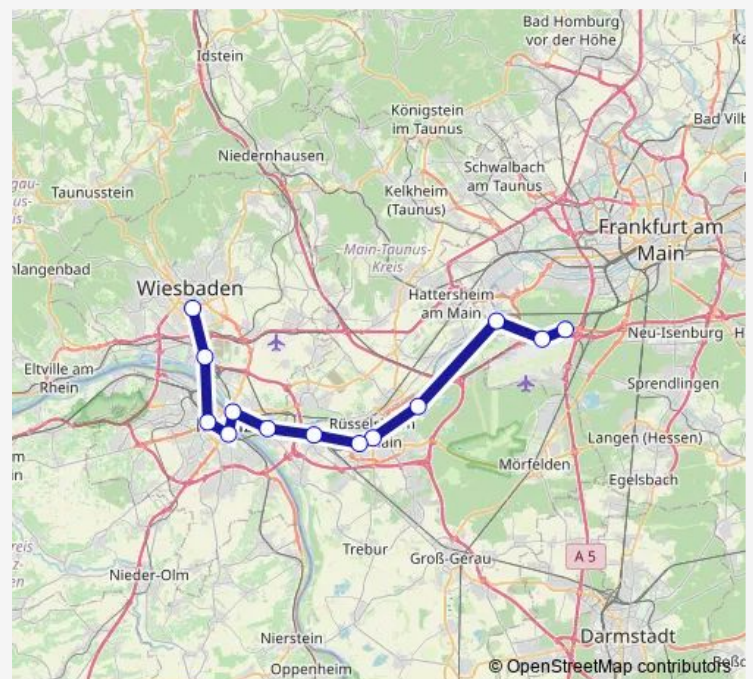

Mainz, Hauptbahnhof

Wiesbaden-Biebrich Bahnhof Wiesbaden Ost

Wiesbaden Hauptbahnhof

Route schedule

Frankfurt (Main) Gateway Gardens — Wiesbaden Hauptbahnhof

Monday 00:47-00:55⁺¹

Tuesday 00:21-00:55⁺¹

Wednesday 00:25-00:44⁺¹

Thursday 00:21-00:44⁺¹

Friday 00:21-00:50⁺¹

Saturday 00:35-00:17⁺¹

Sunday 00:47-00:17⁺¹

Route info

Direction: Frankfurt (Main) Gateway Gardens

Stops: 13

Trip Duration: 1 hour 48 min

■ S8e

Direction

Wiesbaden Hauptbahnhof — Frankfurt (Main) Gateway Gardens

13 stops

[Open route schedule](#)

Wiesbaden Hauptbahnhof

Wiesbaden-Biebrich Bahnhof Wiesbaden Ost

Mainz, Hauptbahnhof

Thursday 00:41-23:41

Friday 00:41-00:14⁺¹

Saturday 00:44-23:53

Sunday 00:26-23:53

Route info

Direction: Wiesbaden Hauptbahnhof

Stops: 13

Trip Duration: 1 hour 40 min