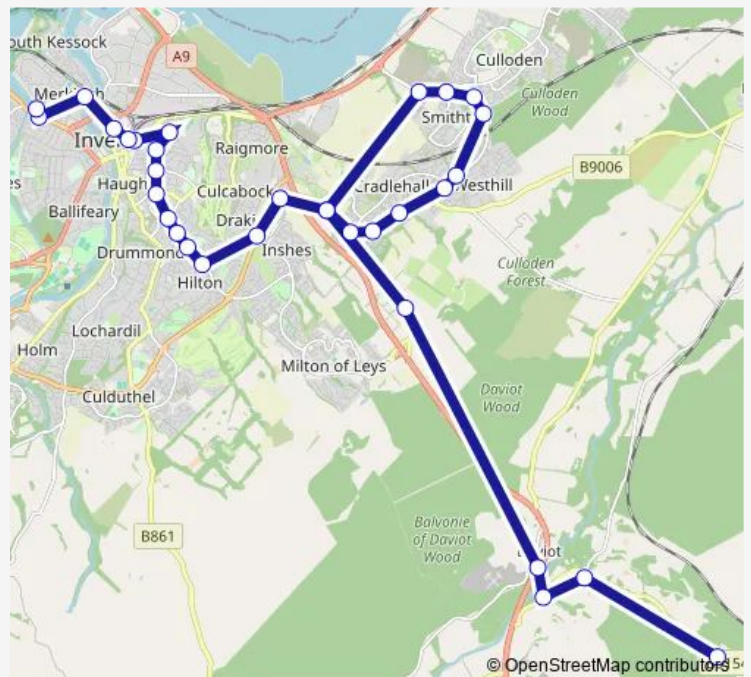

Thursday 08:10-20:20

Friday 08:10-20:20

Saturday 08:10-20:20

Sunday 08:10-20:20

Route info

Direction: Meallmore Nursing Home

Stops: 32

Trip Duration: 0 hour 39 min

■ 300A

BusMaps

Old Hilton Hospital

Annfield Road

Kingsmills Doctors

Midmills College

Abertarff Road

Marks and Spencer

[Open route schedule](#)

Telford Retail Park

Nelson Street

Academy Street

Eastgate Centre

Marks and Spencer

Abertarff Road

Kingsmills Doctors

Friday 06:58-19:13

Saturday 06:58-19:13

Sunday 06:58-19:13

Route info

Direction: Telford Retail Park

Stops: 28

Trip Duration: 0 hour 42 min

Layby