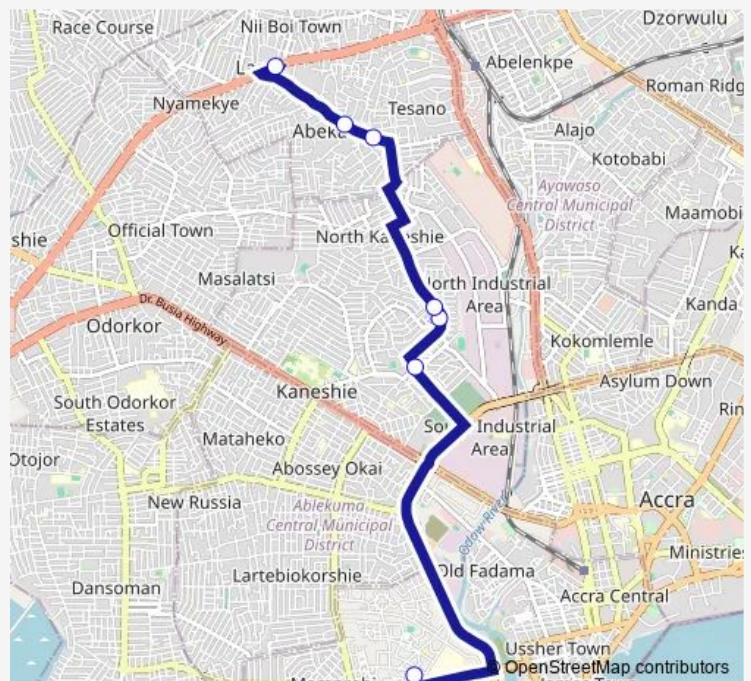

Bus 300A Korle Bu Station to Abeka lapaz

[Go to website](#)

Direction

Terminal Korle Bu Station — Terminal Abeka lapaz

7 stops

[Open route schedule](#)

Terminal Korle Bu Station

Awudome Roundabout

Tuesday 14:10

Wednesday 14:10

Thursday 14:10

Friday 14:10

Saturday 14:10

Sunday 14:10

Route info

Direction: Terminal Korle Bu Station

Stops: 7

Trip Duration: 1 hour 7 min

■ 300A — Korle Bu Station to Abeka lapaz

300A Bus time schedules and route maps are available in an offline PDF at busmaps.com. Use the busmaps.com website to see live bus times, train schedule or subway schedule, and step-by-step directions for all public transit in Accra