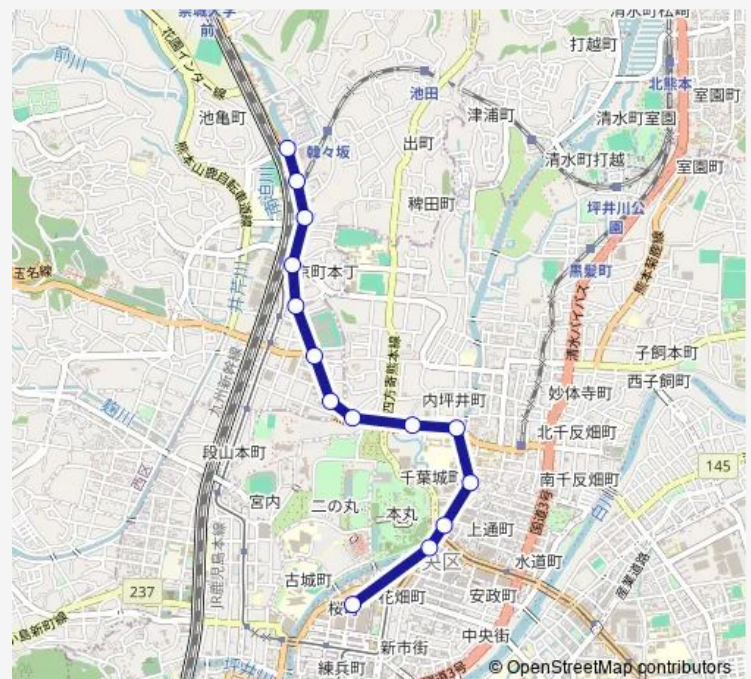

Bus B1-1 : 上熊本営業所→壺井橋→桜町バスターミナル

[Go to website](#)

Direction

上熊本営業所 — 桜町バスターミナル

14 stops

[Open route schedule](#)

上熊本営業所

上熊本三丁目

かんかん坂入口

上熊本駅前

県立体育館北口

県立体育館前

京町口

新堀橋

磐根橋

壺井橋

城東町

市役所前・日本郵政横

市役所前 (熊本)

桜町バスターミナル

Route schedule

上熊本営業所 — 桜町バスターミナル

Monday 06:11-20:16

Tuesday 06:11-20:16

Wednesday 06:11-20:16

Thursday 06:11-20:16

Friday 06:11-20:16

Saturday 06:32-19:25

Sunday 06:27-19:41

Route info

Direction: 上熊本営業所

Stops: 14

Trip Duration: 0 hour 18 min

■ B1-1 : 上熊本営業所→壺井橋→桜町バスターミナル