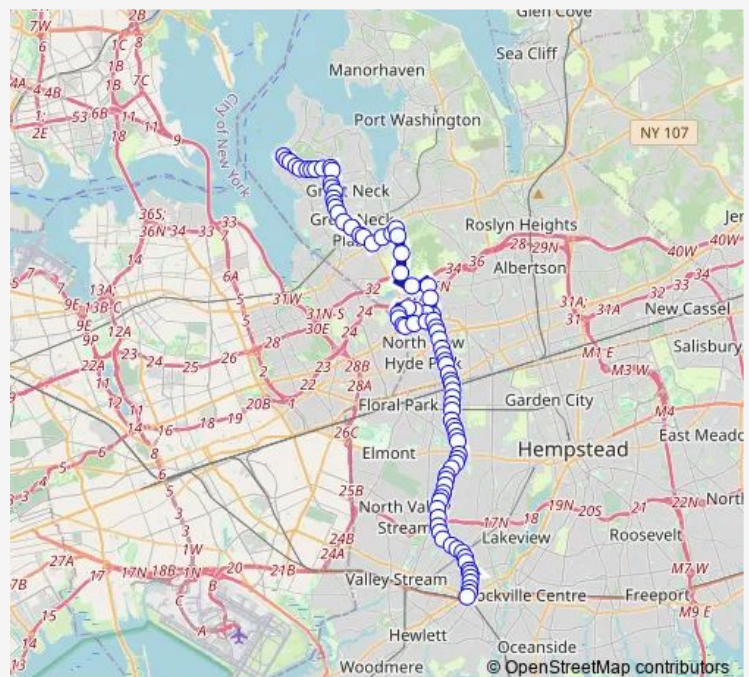

Middle Neck Rd + Brompton Rd

Route schedule

Steamboat Rd / Step Stone — Merrick Rd / Broadway

Monday 05:30-23:12

Tuesday 05:30-23:12

Wednesday 05:30-23:12

Thursday 05:30-23:12

Friday 05:30-23:12

Saturday 06:36-22:08

Sunday 06:36-22:08

Route info

Direction: Steamboat Rd / Step Stone

Stops: 89

Trip Duration: 1 hour 13 min

n25/58 — Franklin Av / New Hyde Park Rd

Middle Neck Rd & Darley Rd

Northern Blvd & Lakeville Rd

Northern Blvd Opp Susquehanna Ave

Northern Blvd Opp Schenck Ave

Community Dr + Northern Blvd

Community Dr & High St

North Shore Univ Hosp

Community Dr Opp #400

LIE Service Rd & G.N H.S.

Thursday 05:02-22:02

Friday 05:02-22:02

Saturday 05:22-20:47

Sunday 05:22-20:47

Route info

Direction: Merrick Rd / Atlantic

Stops: 84

Trip Duration: 1 hour 27 min