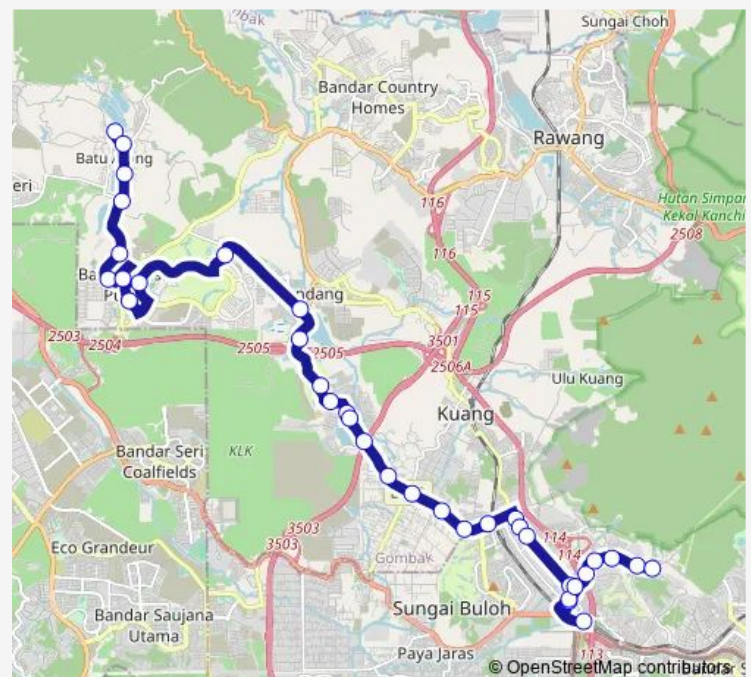

Thursday 06:00-21:30

Friday 06:00-21:30

Saturday 06:00-21:30

Sunday 06:00-21:30

Route info

Direction: SK Batu Arang

Stops: 35

Trip Duration: 1 hour 30 min

Wednesday 08:00-20:00

Thursday 08:00-20:00

Friday 08:00-20:00

Saturday 08:00-18:00

Sunday 08:00-18:00

Route info

Direction: SI558 Masjid SG Buloh

Stops: 40