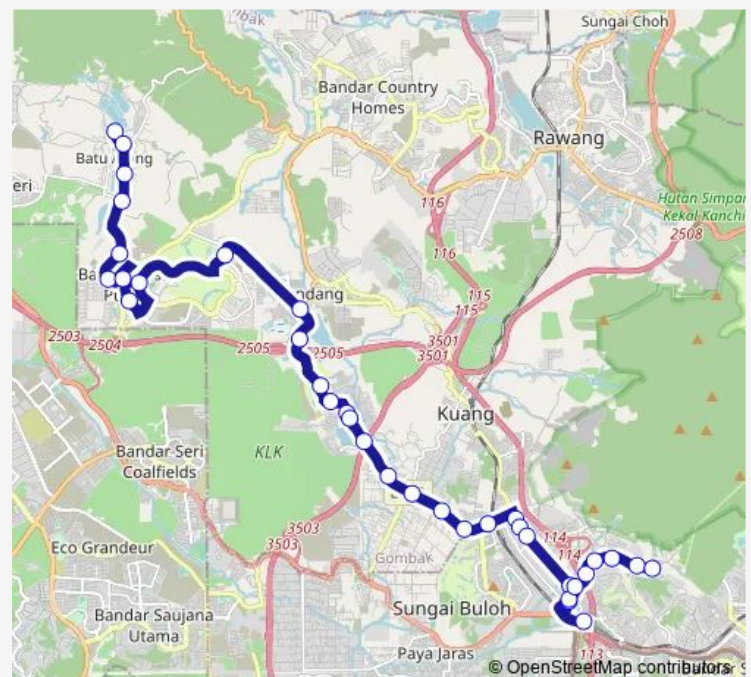

Thursday 06:00-21:30

Friday 06:00-21:30

Saturday 06:00-21:30

Sunday 06:00-21:30

Route info

Direction: SK Batu Arang

Stops: 35

Trip Duration: 1 hour 15 min