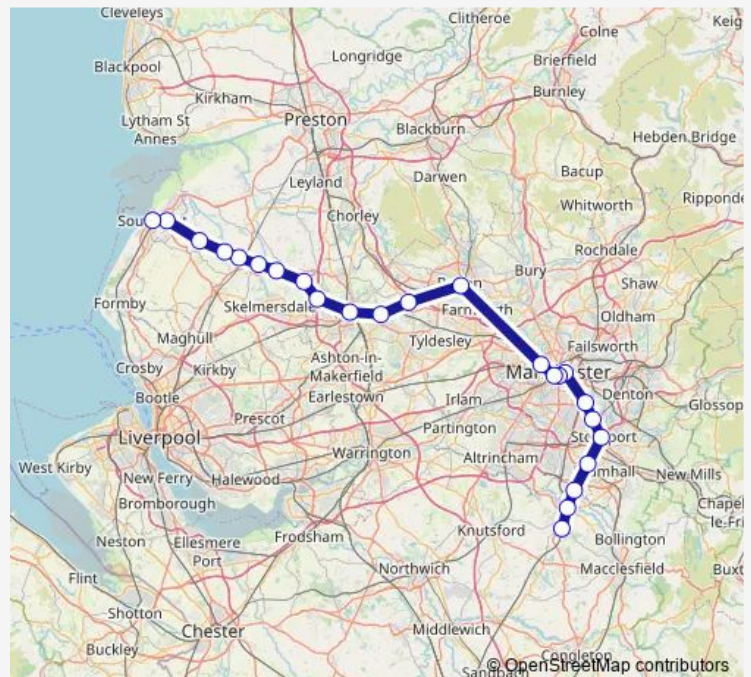

Thursday 06:48-20:45

Friday 06:48-20:45

Saturday 06:48-20:51

Sunday —

Route info

Direction: Alderley Edge

Stops: 24

Trip Duration: 1 hour 45 min

■ Nt:Ald->Sop — NT train service from ALD to Sop

Bescar Lane

Meols Cop

Southport

Direction

Alderley Edge — Southport

20 stops

[Open route schedule](#)

Alderley Edge

Wilmslow

Handforth

Cheadle Hulme

Stockport

Manchester Piccadilly

Manchester Oxford Road

Deansgate

Wednesday 17:50

Thursday 17:50

Friday 17:50

Saturday 17:49-17:50

Sunday —

Route info

Direction: Alderley Edge

Stops: 20