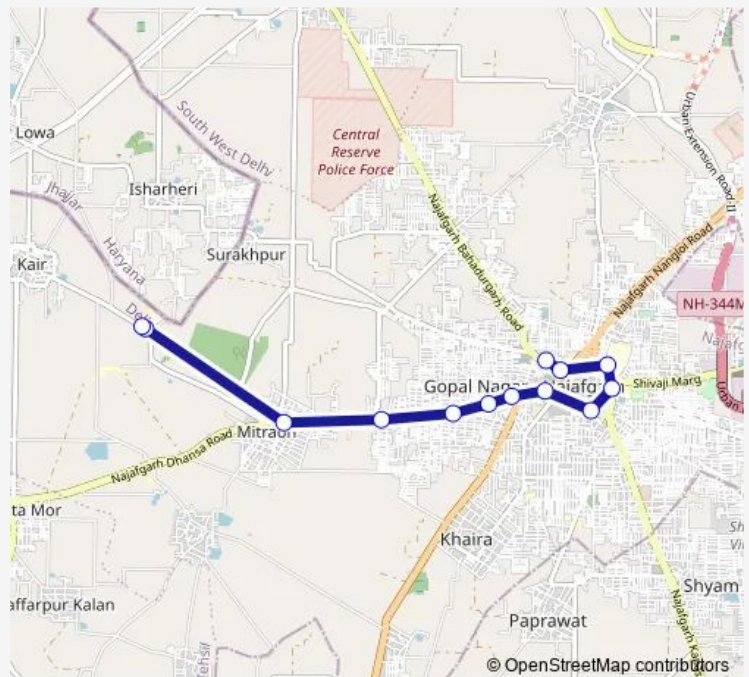

### Direction

Najafgarh Terminal — Kair Depot

13 stops

[Open route schedule](#)

Najafgarh Terminal

Jharoda Crossing/Nazafgarh Terminal

Health Centre

Najafgarh Delhi Gate

### Route schedule

Najafgarh Terminal — Kair Depot

Monday	05:00-19:35
Tuesday	05:00-19:35
Wednesday	05:00-19:35
Thursday	05:00-19:35
Friday	05:00-19:35
Saturday	05:00-19:35
Sunday	05:00-19:35

### Route info

Direction: Najafgarh Terminal

Stops: 13

Trip Duration: 0 hour 27 min

728Inkstlup Bus time schedules and route maps are available in an offline PDF at [busmaps.com](https://busmaps.com). Use the [busmaps.com](https://busmaps.com) website to see live bus times, train schedule or subway schedule, and step-by-step directions for all public transit in Najafgarh