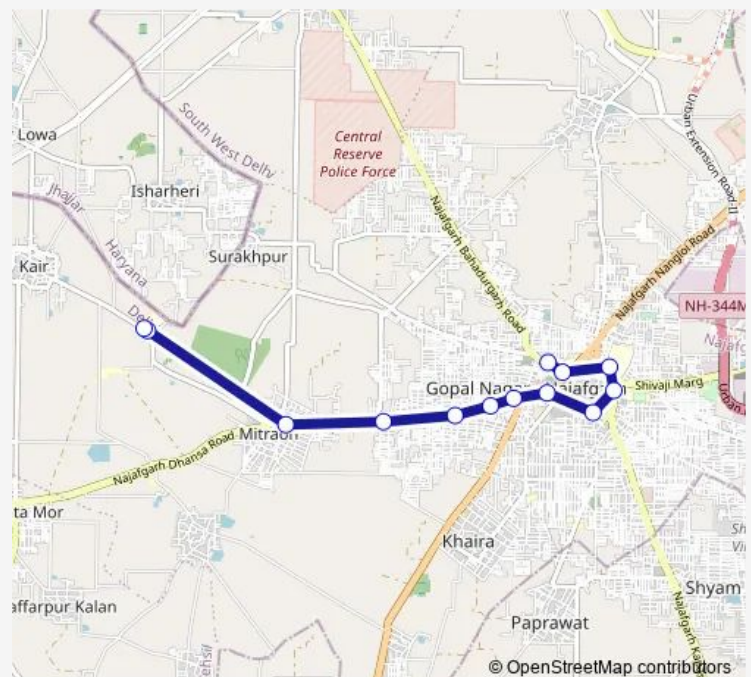

Bus 728Inkstlup

[Go to website](#)

Direction

Najafgarh Terminal — Kair Depot

13 stops

[Open route schedule](#)

Najafgarh Terminal

Jharoda Crossing/Nazafgarh Terminal

Mitraon Village

Bhagini Nivedita College

Kair Depot

Route schedule

Najafgarh Terminal — Kair Depot

Monday	05:00-19:35
Tuesday	05:00-19:35
Wednesday	05:00-19:35
Thursday	05:00-19:35
Friday	05:00-19:35
Saturday	05:00-19:35
Sunday	05:00-19:35

Route info

Direction: Najafgarh Terminal

Stops: 13

Trip Duration: 0 hour 27 min

728Inkstlup

BusMaps

728Inkstlup Bus time schedules and route maps are available in an offline PDF at busmaps.com. Use the busmaps.com website to see live bus times, train schedule or subway schedule, and step-by-step directions for all public transit in Najafgarh