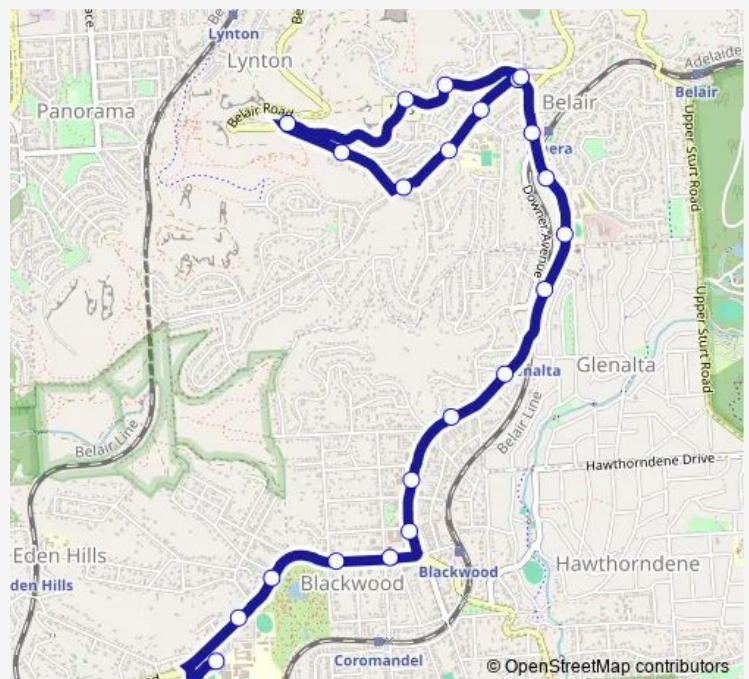

Stop 22B Gloucester Ave - South East side

Stop 22A Gloucester Ave - South East side

Stop 22 Gloucester Ave - South East side

Stop 21A Kalyra Rd - South side

Stop 21A Belair Rd - North side

Stop 22 Belair Rd - North West side

Stop 22A Belair Rd - North side

Route schedule

Stop School Blackwood High Pick Up — Stop 23 Main Rd - North East side

Monday 14:37

Tuesday 15:27

Wednesday 15:27

Thursday 15:27

Friday 15:27

Saturday —

Sunday —

Route info

Direction: Stop School Blackwood High Pick Up

Stops: 22

Trip Duration: 0 hour 23 min

954 — Blackwood High School to Belair

Stop 23 Main Rd - North East side