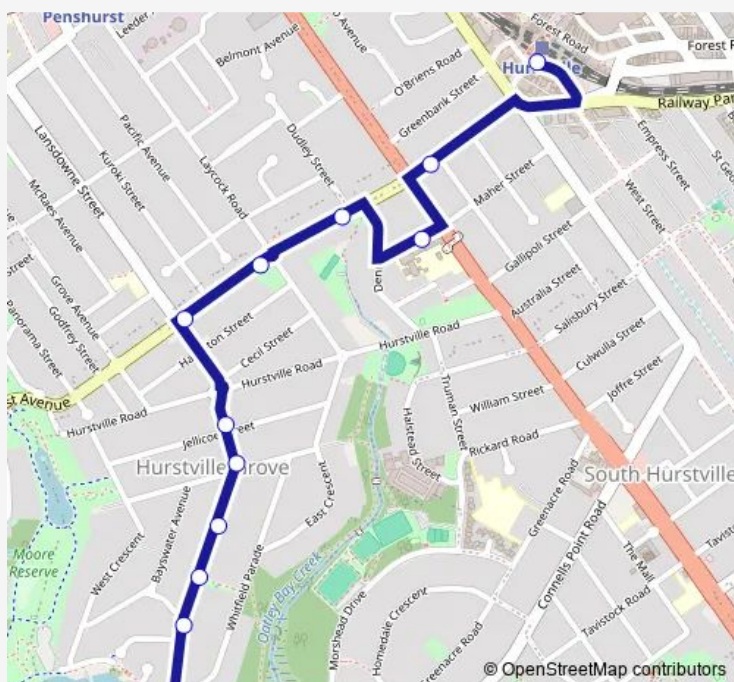

Hillcrest Av At Mabel St

Hurstville South Public School, Maher St

Hillcrest Av At Denman St

Grove Park, Hillcrest Av

Hillcrest Av At Lansdowne St

Waitara Pde At Jellicoe St

Waitara Pde At Seymour St

Waitara Pde After Seymour St

Thursday 06:26-21:27

Friday 06:26-21:27

Saturday 08:20-17:50

Sunday 09:30-17:30

Route info

Direction: Hurstville Station, Ormonde Pde, Stand L

Stops: 12

Trip Duration: 0 hour 13 min

954 — Hurstville to Hurstville Grove

Direction

Waitara Pde Opp Whitfield Pde — Hurstville Station, Ormonde Pde, Stand L

12 stops

[Open route schedule](#)

Waitara Pde Opp Whitfield Pde

Waitara Pde At The Crescent

Thursday 06:14-20:45

Friday 06:14-20:45

Saturday 08:00-17:30

Sunday 09:40-16:40

Route info

Direction: Waitara Pde Opp Whitfield Pde

Stops: 12

Trip Duration: 0 hour 10 min