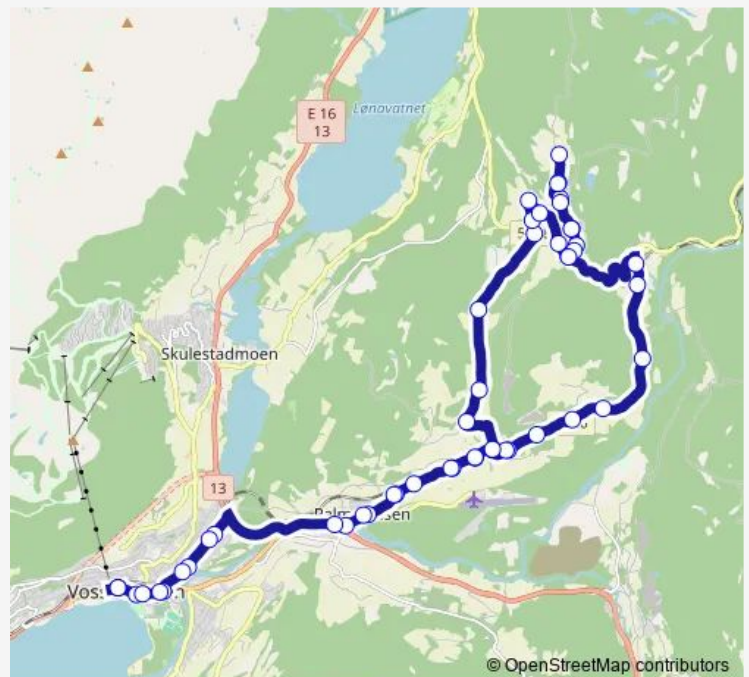

Local Bus Service 954 Voss - Lemme

[Go to website](#)

Direction

Repålshøgdi — Voss stasjon

23 stops

[Open route schedule](#)

Repålshøgdi

Grønningsvingen

Kyte

Nordheim

Almeland kryss

Kyte nedre

Gulleikstreet

Lunden Tjukkebygdi

Fjose kryss

Ygre

Ygresgjelet

Hydle

Bø fv. 5386

Endeve

Rykkje

Bømovegen

Palmafossen skule

Palmafossen vest

Vetleflaten

Fredheim

Langebrua

Route schedule

Repålshøgdi — Voss stasjon

Monday —

Tuesday —

Wednesday —

Thursday —

Friday 07:58

Saturday —

Sunday —

Route info

Direction: Repålshøgdi

Stops: 23

Trip Duration: 0 hour 27 min

■ 954 — Voss - Lemme

BusMaps