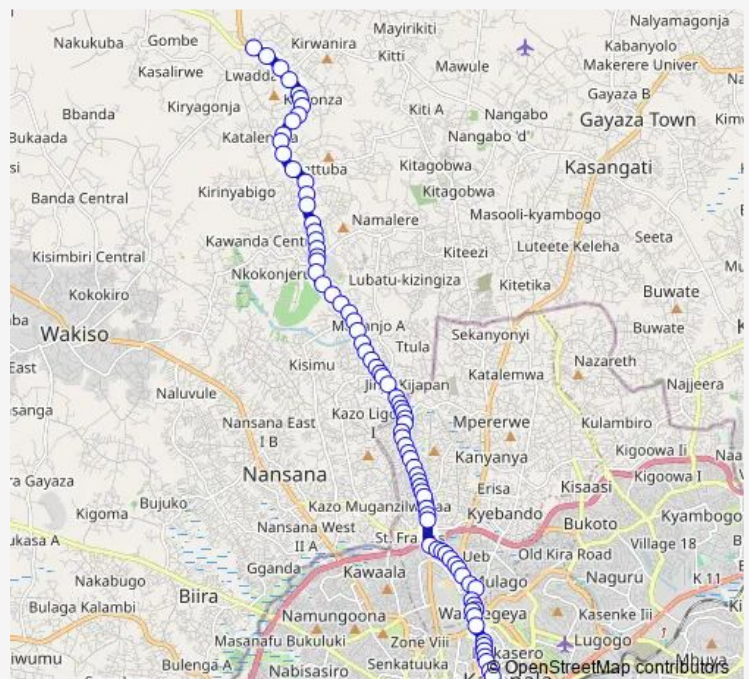

Oil Energy Kawanda - Bombo Rd

Musanyusa Farm Supply

High Way Petro Station - Bombo Rd

Route schedule

Matugga Stage — Crane Bank - City Square

Monday 06:30-19:00

Tuesday 06:30-19:00

Wednesday 06:30-19:00

Thursday 06:30-19:00

Friday 06:30-19:00

Saturday 06:30-19:00

Sunday 06:30-19:00

Route info

Direction: Matugga Stage

Stops: 83

Trip Duration: 1 hour 42 min