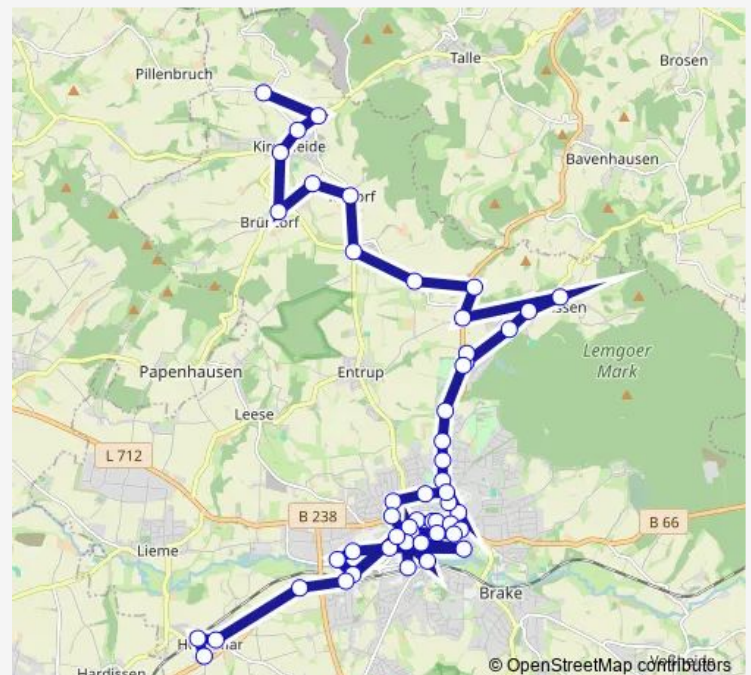

Lemgo, Torkamp

Lemgo, Klinikum

Lemgo, Siechenstraße

Route schedule

Le-Welstorf — Lemgo, Rieperturm

Monday 19:45-21:45

Tuesday 19:45-21:45

Wednesday 19:45-21:45

Thursday 19:45-21:45

Friday 19:45-23:45

Saturday 16:45-23:45

Sunday 08:45-21:45

Route info

Direction: Le-Welstorf

Stops: 62

Trip Duration: 0 hour 25 min

■ AST1

BusMaps

Lemgo, Stadtwerke

Lemgo, Pideritstraße

Lemgo, Konsul-Wolff-Straße

Lemgo, Richard-Wagner-Straße

Lemgo, Gosebrede

Lemgo, Leuchte