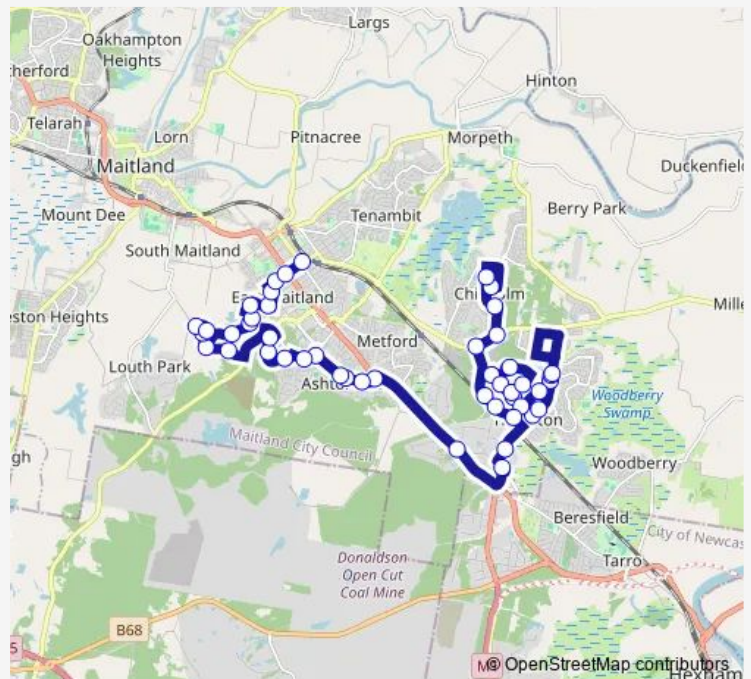

School Bus 2774 St Aloysius PS to East Maitland via Ashtonfield

Go to website

Direction

St Aloysius Primary School, Tigerhawk Dr — High St At Lawes St

47 stops

[Open route schedule](#)

- St Aloysius Primary School, Tigerhawk Dr
- St Bede's High School, Heritage Dr
- Settlers Bvd After Duskdarter St
- Raymond Terrace Rd Opp Settlers Bvd
- Haussman Dr At Raymond Terrace Rd
- Taylor Av At Sharp St
- Taylor Av At Bunbury St
- Pat Hughes Community Hall, Taylor Av
- Edwards Av At Eurimbla St
- Edwards Av At Singleton Av
- Government Rd After Edwards Rd
- Government Rd At Thomas Coke Dr (Hail And Ride)
- Government Rd At Somerset Dr (Hail And Ride)
- Government Rd At Arnold Cres
- Thornton Public School, Taylor Av
- Thomas Coke Dr Opp Thornton Shopping Centre
- Thomas Coke Dr At Mumford Av
- John Arthur Av At Malthus Cl (Hail And Ride)
- Haussman Dr After Garnier Cl
- Haussman Dr After Tripp Cl

Route schedule

St Aloysius Primary School, Tigerhawk Dr — High St At Lawes St

Monday	15:21
Tuesday	15:21
Wednesday	15:21
Thursday	15:21
Friday	15:21
Saturday	—
Sunday	—

Route info

Direction: St Aloysius Primary School, Tigerhawk Dr

Stops: 47

Trip Duration: 1 hour 2 min

Haussman Dr Before Government Rd

Thornton Rd Opp Huntingdale Dr

Glenwood Dr After Hartley Dr

New England Hwy Before Avalon Dr

South Seas Dr After New England Hwy

South Seas Dr Before Airlie St

South Seas Dr Opp Adele Cres

South Seas Dr Opp Norfolk St

South Seas Dr At Chisholm Rd

Chisholm Rd Before Galway Bay Dr

Worcester Dr Before Uppington Dr

Worcester Dr Before Parl St

Worcester Dr At Springbok Cres