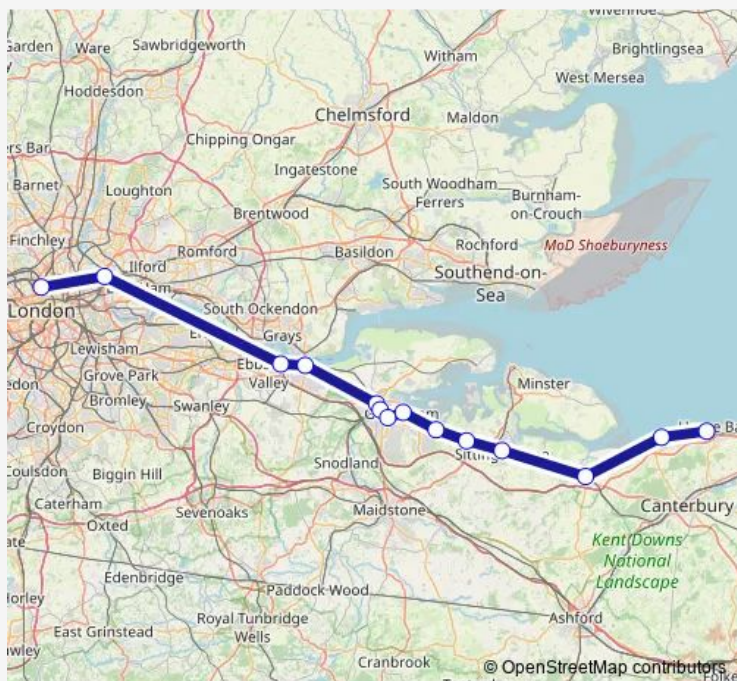

Rail Se:Stp->Hnb SE train service from STP to Hnb

[Go to website](#)

Direction

London St Pancras International — Herne Bay

14 stops

[Open route schedule](#)

London St Pancras International

Stratford International

Sittingbourne

Faversham

Whitstable

Herne Bay

Route schedule

London St Pancras International — Herne Bay

Monday —

Tuesday —

Wednesday —

Thursday —

Friday —

Saturday 06:55-22:55

Sunday —

Route info

Direction: London St Pancras International

Stops: 14

Trip Duration: 1 hour 28 min

■ Se:Stp->Hnb — SE train service from STP to Hnb

Se:Stp->Hnb Rail time schedules and route maps are available in an offline PDF at busmaps.com. Use the busmaps.com website to see live bus times, train schedule or subway schedule, and step-by-step directions for all public transit in Rochester