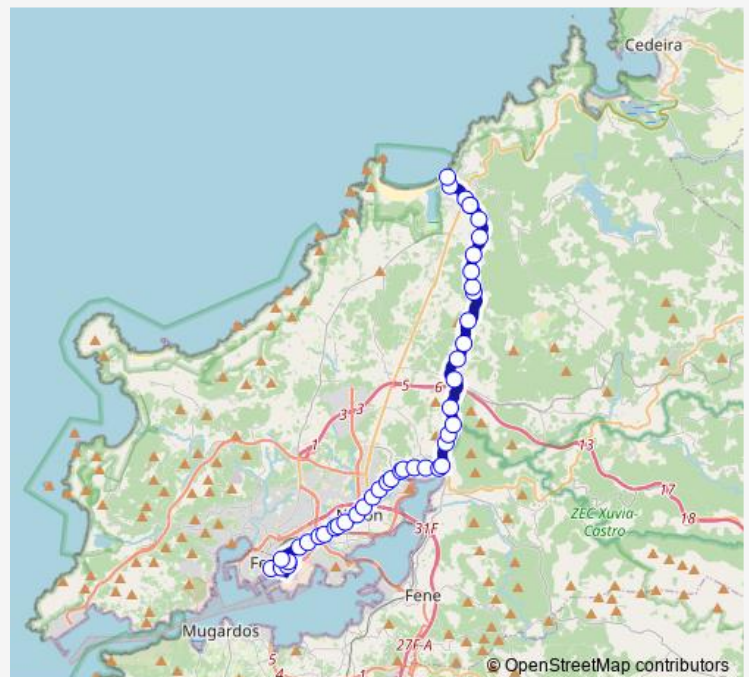

Xubia Estrada Do Trece

Xubia Santa Rita

Route schedule

Praia Da Frouxeira — Plaza de Galicia

Monday 10:00-21:00

Tuesday 10:00-21:00

Wednesday 10:00-21:00

Thursday 10:00-21:00

Friday 10:00-21:00

Saturday 10:00-19:30

Sunday 10:00-19:30

Route info

Direction: Praia Da Frouxeira

Stops: 43

Trip Duration: 0 hour 40 min

■ Xg640018 — Praza de Galicia-Sedes-Praia da Frouxeira **BusMaps**

Thursday 09:15-20:15

Friday 09:15-20:15

Saturday 09:15-20:15

Sunday 09:15-20:15

Route info

Direction: Plaza de Galicia

Stops: 43

Trip Duration: 0 hour 40 min