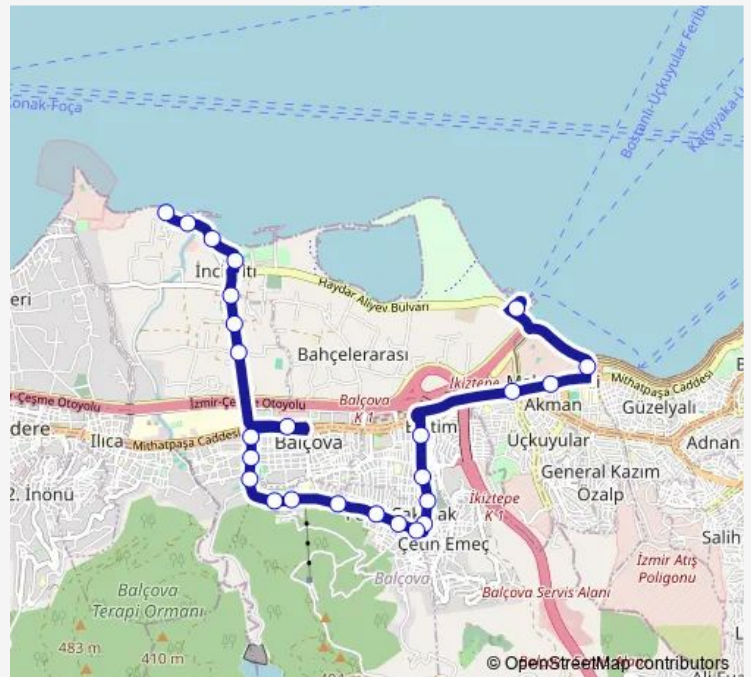

Thursday 06:35-23:20

Friday 06:35-23:20

Saturday 06:40-23:05

Sunday 07:00-22:55

Route info

Direction: İnciraltı Yeni Son Durak

Stops: 27

Trip Duration: 0 hour 49 min

■ 480 — İnciraltı - Üçkuyular İskele

BusMaps

Bariş

İkiztepe

Fahrettin Altay Meydan 9

Fahrettin Altay Meydan 5

Adnan Saygun Sanat Merkezi

Üçkuyular iskele Son Durak

Direction

Üçkuyular iskele Son Durak — İnciraltı Yeni Son Durak

25 stops

[Open route schedule](#)

Üçkuyular iskele Son Durak

Adnan Saygun Sanat Merkezi

Hava Hastanesi

Fahrettin Altay Meydan 2

Tuesday 00:00-23:30

Wednesday 00:00-23:30

Thursday 00:00-23:30

Friday 00:00-23:30

Saturday 06:40-23:45

Sunday 07:45-23:45

Route info

Direction: Üçkuyular iskele Son Durak