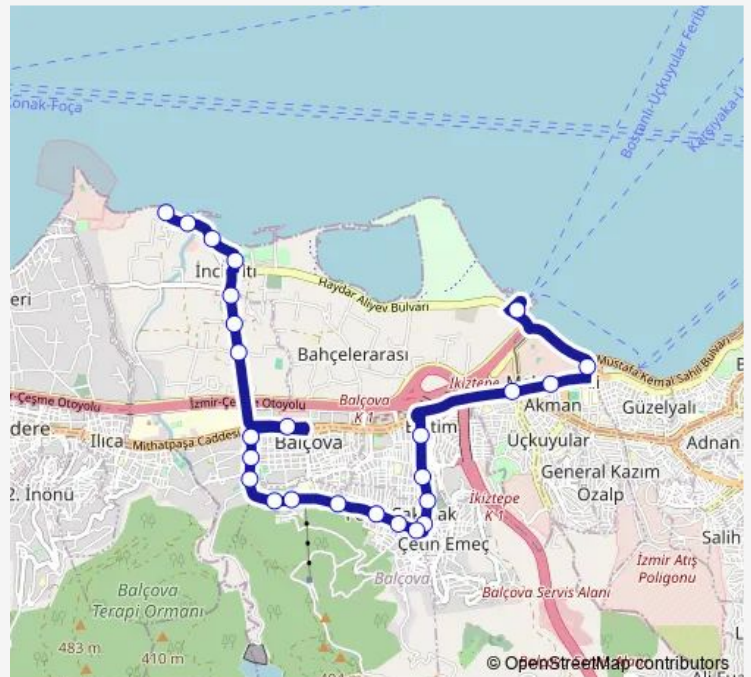

Thursday 06:35-23:20

Friday 06:35-23:20

Saturday 06:40-23:05

Sunday 07:00-22:55

Route info

Direction: İnciraltı Yeni Son Durak

Stops: 27

Trip Duration: 0 hour 49 min

480 — İnciraltı - Üçkuyular İskele

BusMaps

Bariř

İkiztepe

Fahrettin Altay Meydan 9

Fahrettin Altay Meydan 5

Adnan Saygun Sanat Merkezi

Üçkuyular İskele Son Durak

Direction

Üçkuyular İskele Son Durak — İnciraltı Yeni Son Durak

25 stops

[Open route schedule](#)

Üçkuyular İskele Son Durak

Adnan Saygun Sanat Merkezi

Hava Hastanesi

Fahrettin Altay Meydan 2

Tuesday 00:00-23:30

Wednesday 00:00-23:30

Thursday 00:00-23:30

Friday 00:00-23:30

Saturday 06:40-23:45

Sunday 07:45-23:45

Route info

Direction: Üçkuyular İskele Son Durak