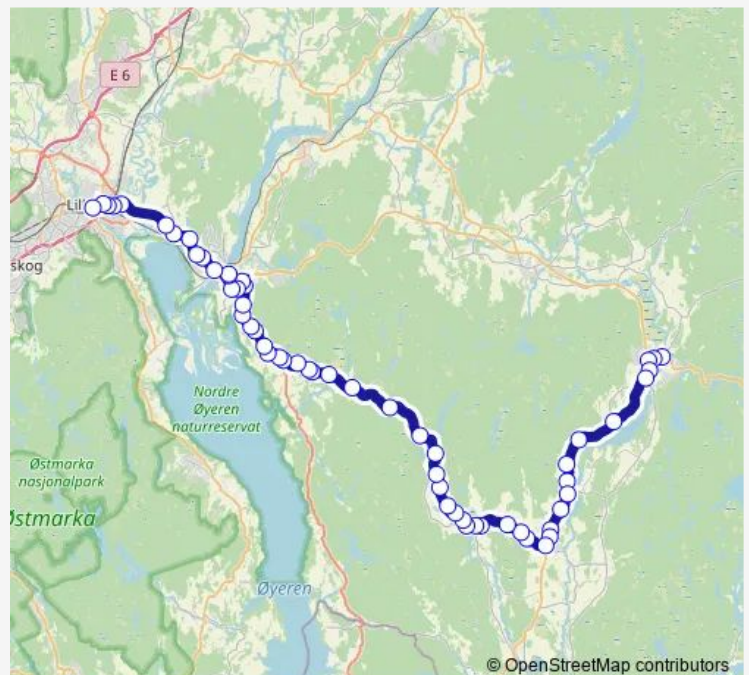

Saturday 08:23-22:23

Sunday 10:23-22:23

Route info

Direction: Bjørkelangen stasjon

Stops: 58

Trip Duration: 1 hour 7 min

Bakker

Halabekk