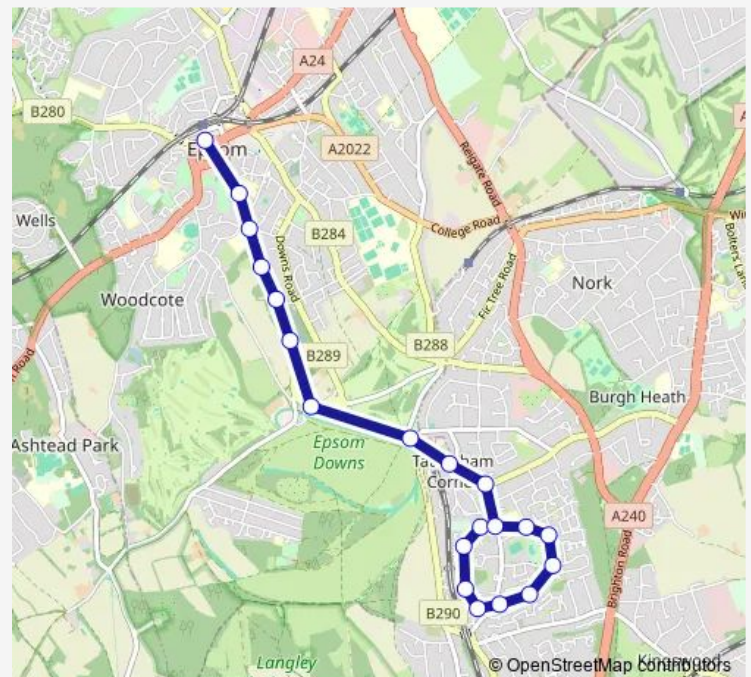

### Direction

Headley Drive — Clock Tower

20 stops

[Open route schedule](#)

Headley Drive

Tulyar Close

Medical Centre

Michelham Gardens

### Route schedule

Headley Drive — Clock Tower

Monday 08:34-19:16

Tuesday 08:34-19:16

Wednesday 08:34-19:16

Thursday 08:34-19:16

Friday 08:34-19:16

Saturday 08:42-18:56

### Route info

Direction: Headley Drive

Stops: 20

Trip Duration: 0 hour 20 min

480 — Tadworth - Epsom

**Direction**

Clock Tower — Headley Drive

13 stops

## Route schedule

Clock Tower — Headley Drive

Monday 08:23-19:06

Tuesday 08:23-19:06

Wednesday 08:23-19:06

Thursday 08:23-19:06

Friday 08:23-19:06

Saturday 08:32-18:46