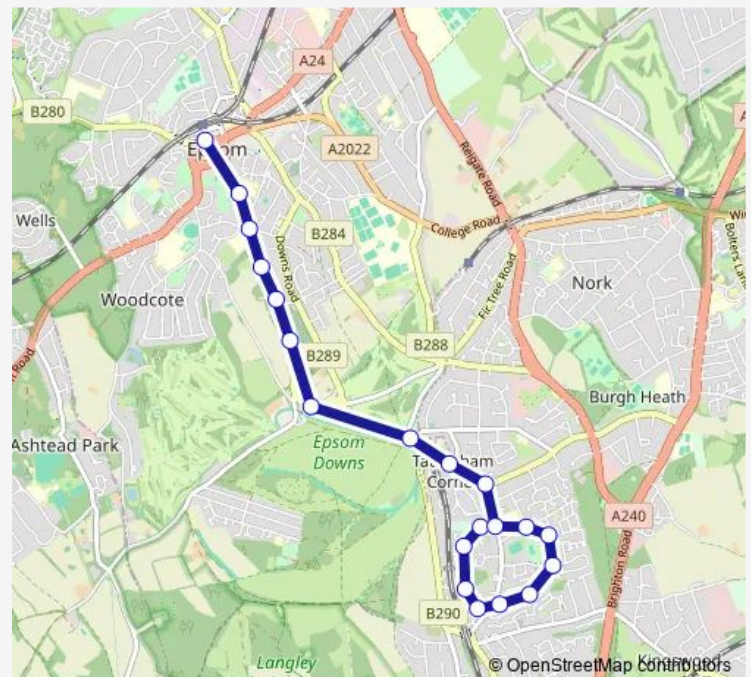

Heathcote Road

Clock Tower

Route schedule

Headley Drive — Clock Tower

Monday 08:34-19:16

Tuesday 08:34-19:16

Wednesday 08:34-19:16

Thursday 08:34-19:16

Friday 08:34-19:16

Saturday 08:42-18:56

Sunday 08:36-18:37

Route info

Direction: Headley Drive

Stops: 20

Trip Duration: 0 hour 20 min

480 — Tadworth - Epsom

Direction

Clock Tower — Headley Drive

13 stops

[Open route schedule](#)

Clock Tower

Methodist Church

Heathcote Road

St Martins School

Headley Drive

Route schedule

Clock Tower — Headley Drive

Monday 08:23-19:06

Tuesday 08:23-19:06

Wednesday 08:23-19:06

Thursday 08:23-19:06

Friday 08:23-19:06