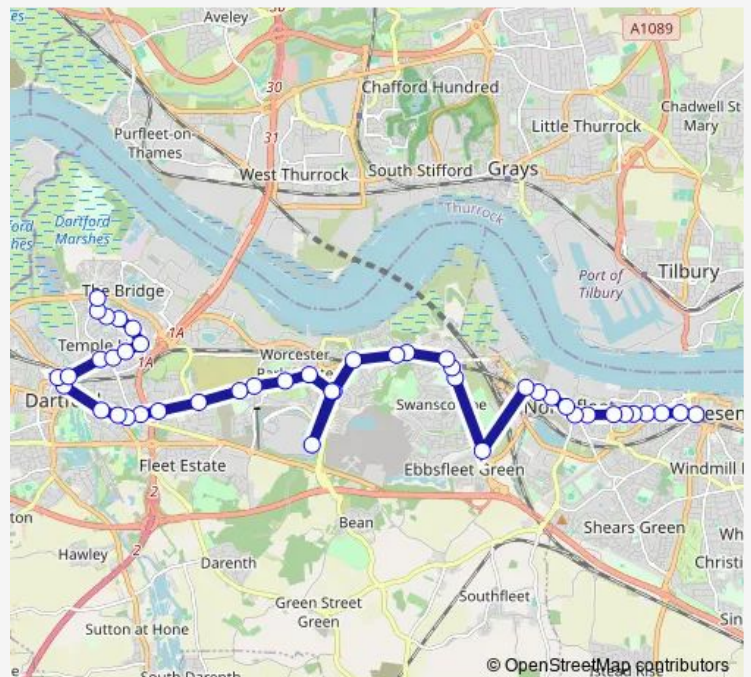

Bus 480 Temple Hill - Dartford - Gravesend

[Go to website](#)

Direction

Garrick Street — Joyce Green Lane Terminus

46 stops

[Open route schedule](#)

- Garrick Street
- Overcliffe
- Lennox Road
- Burch Road
- Fountain Walk
- Arriva Depot
- Rural Vale
- Malvern House
- Roman Catholic Church
- The Old Coach and Horses
- Council Avenue
- High Street
- The Hive
- Ebbsfleet Station Thames Way
- Ackers Drive
- Methodist Church
- Railway Station
- The George and Dragon
- Craylands Lane
- Knockhall Road
- The Avenue

Route schedule

Garrick Street — Joyce Green Lane Terminus

Monday	04:42-23:40
Tuesday	00:10-23:40
Wednesday	00:10-23:40
Thursday	00:10-23:40
Friday	00:10-23:40
Saturday	00:10-23:40
Sunday	05:42-22:40

Route info

Direction: Garrick Street

Stops: 46

Trip Duration: 0 hour 56 min

480 — Temple Hill - Dartford - Gravesend

St Clements Lakes

Bus Station

St Clements Lakes

Waterstone Park

Friday 00:10-23:40

Saturday 00:10-23:40

Sunday 00:10-23:40

Route info

Direction: Joyce Green Lane Terminus

Stops: 44

Trip Duration: 0 hour 57 min

Bus Station