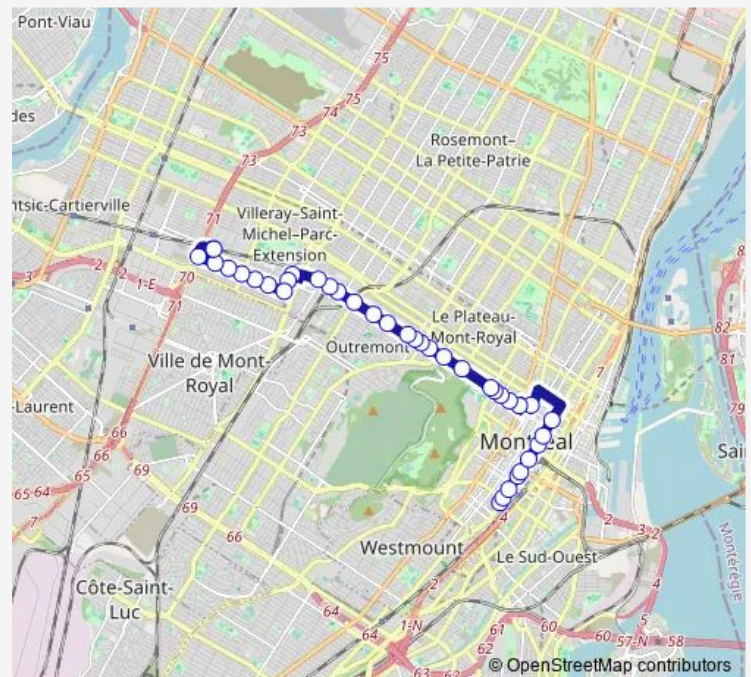

Thursday 14:49-19:14

Friday 14:49-19:14

Saturday —

Sunday —

Route info

Direction: René-Lévesque / Amesbury

Stops: 38

Trip Duration: 1 hour 4 min