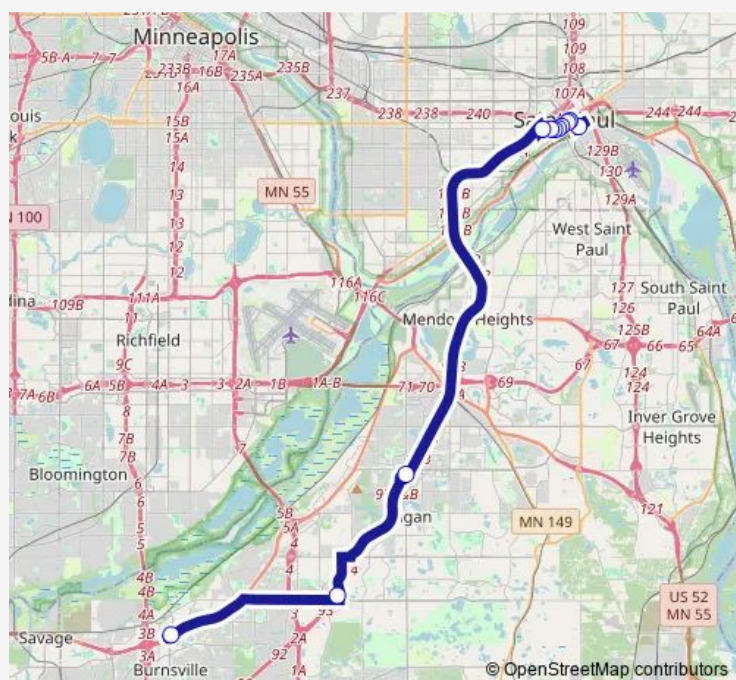

Palomino Hills Park and Ride E corner

Blackhawk Park & Ride

Smith Ave & Kellogg Blvd / 5th St W

5th St at 7th St W SE corner

5th St at Washington St SW corner

5th St at Market St SW corner

5 St at Wabasha St/Cedar St S corner

5 St at Minnesota St SW corner

5 St at Jackson St S corner

5 St at Sibley St/Wacouta St S corner

St Paul Union Depot (dropoff)

**Route schedule**

Apple Valley Transit Station Nb — St Paul Union Depot (dropoff)

Monday	06:10-07:20
Tuesday	06:10-07:20
Wednesday	06:10-07:20
Thursday	06:10-07:20
Friday	06:10-07:20
Saturday	—
Sunday	—

**Route info**

Direction: Apple Valley Transit Station Nb

Stops: 12

Trip Duration: 0 hour 40 min

**Direction**

St Paul Union Depot Gate A — Apple Valley Transit Station Sb

11 stops

[Open route schedule](#)

St Paul Union Depot Gate A

6 St at Jackson St NE corner

6 St at Jackson St/Robert St N corner

6 St at Cedar St NE corner