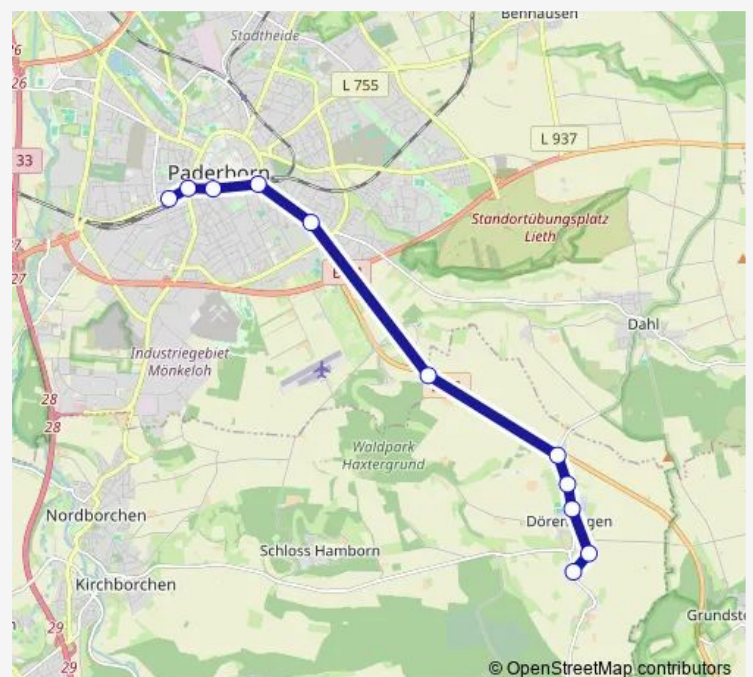

Bo-Dörenhagen, Abzweig

Bo-Dörenhagen, Alte Kirche

Bo-Dörenhagen, Post

Bo-Eggeringhausen

Bo-Eggeringhausen, Holtsaut

Route schedule

Paderborn Hbf Bstg A2 — Bo-Eggeringhausen, Holtsaut

Monday 13:28-15:28

Tuesday —

Wednesday —

Thursday —

Friday 13:28-15:28

Saturday —

Sunday —

Route info

Direction: Paderborn Hbf Bstg A2

Stops: 15

Trip Duration: 0 hour 27 min

Direction

Bo-Eggeringhausen, Holtsaut — Paderborn Hauptbahnhof
Bstg B

11 stops

[Open route schedule](#)

Bo-Eggeringhausen, Holtsaut

Bo-Dörenhagen, Siedlung

Stops: 11

Trip Duration: 0 hour 19 min

Direction

Bo-Eggeringhausen, Holtsaut — Paderborn Hauptbahnhof Bstg B

15 stops

[Open route schedule](#)

Bo-Eggeringhausen, Holtsaut

Bo-Dörenhagen, Siedlung