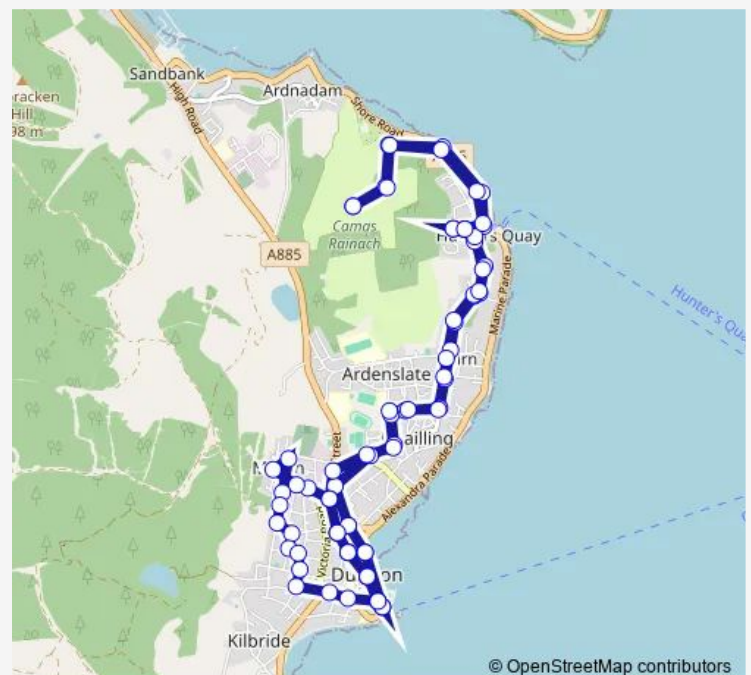

Thursday 08:56-17:05

Friday 08:56-17:05

Saturday 09:29-16:12

Sunday —

Route info

Direction: Holiday Village Turning Area

Stops: 78

Trip Duration: 0 hour 47 min

© OpenStreetMap contributors

480

BusMaps

Morrisons Supermarket

Swimming Pool

Ferry Terminal

Castle Gardens

Cowal Cafe