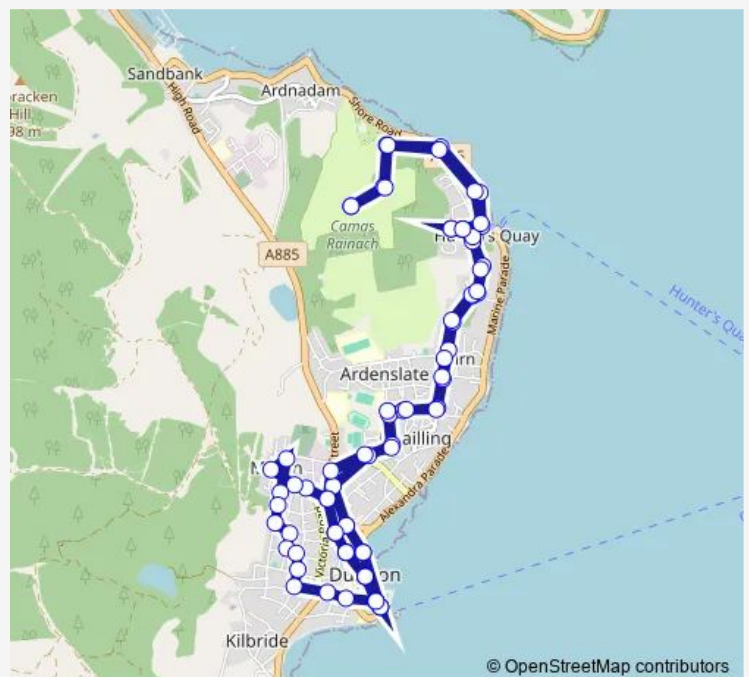

Thursday 08:56-17:05

Friday 08:56-17:05

Saturday 09:29-16:12

Sunday —

Route info

Direction: Holiday Village Turning Area

Stops: 78

Trip Duration: 0 hour 47 min

© OpenStreetMap contributors

480

BusMaps

Morrisons Supermarket

Swimming Pool

Ferry Terminal

Castle Gardens

Cowal Cafe