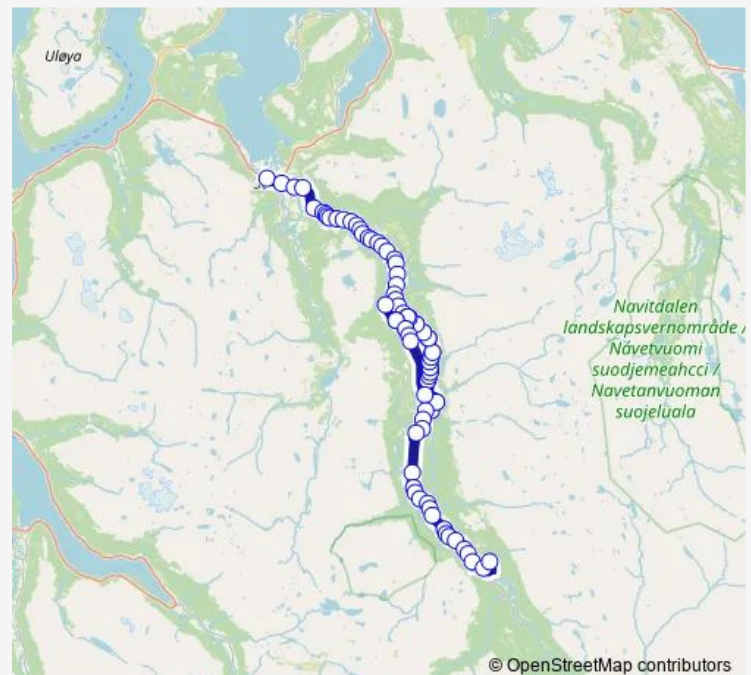

Thursday 07:23

Friday 07:23

Saturday —

Sunday —

Route info

Direction: Svartfoss

Stops: 51

Trip Duration: 0 hour 52 min