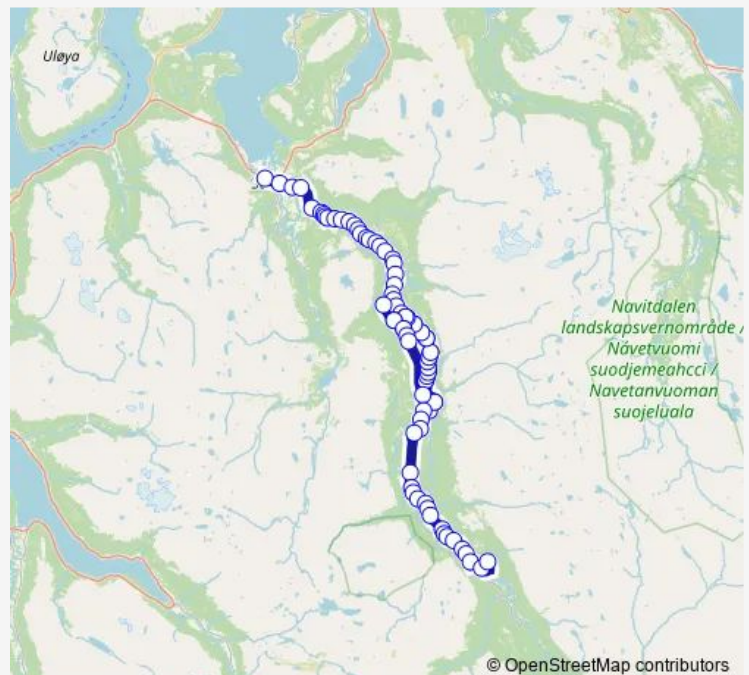

Thursday 08:20-15:35

Friday 08:20-14:05

Saturday —

Sunday —

Route info

Direction: Nordreisa vgs.

Stops: 83

Trip Duration: 1 hour 5 min