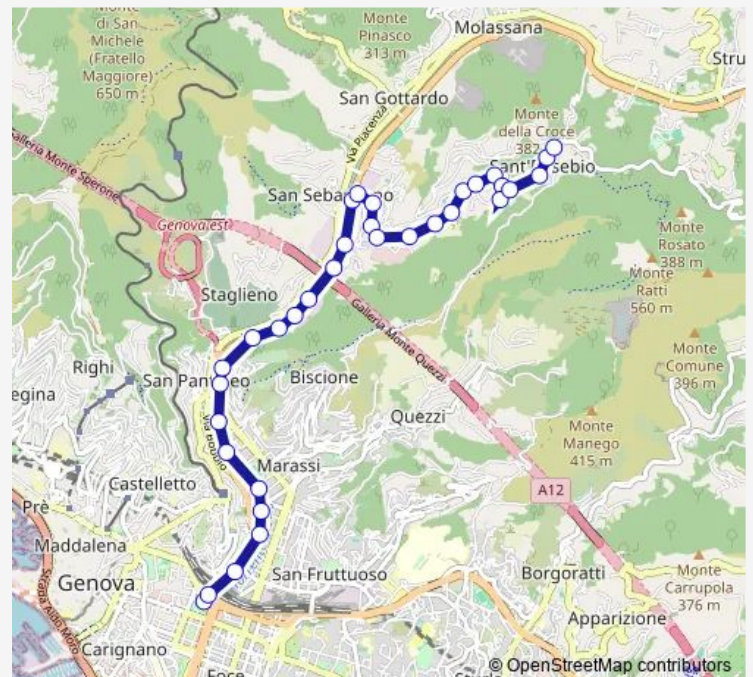

Mogadiscio 2/Salita Terpi

### Route schedule

Thaon DI Revel/Brignole Fs — S. Eusebio/Capolinea

Monday 05:30-20:51

Tuesday 05:30-20:51

Wednesday 05:30-20:51

Thursday 05:30-20:51

Friday 05:30-20:51

Saturday 05:27-20:45

### Route info

Direction: Thaon DI Revel/Brignole Fs

Stops: 33

Trip Duration: 0 hour 25 min

480 — S.Eusebio -Via Val Trebbia -P.le Bligny -Brignole

Mogadiscio 3/Passo Buggi

Mogadiscio 4/Mulino

Mogadiscio 5/Baiardo