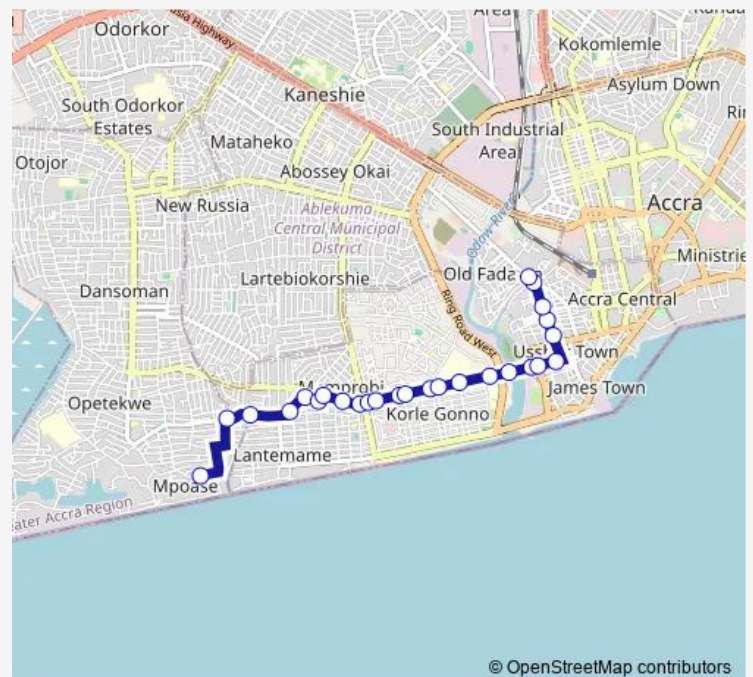

Bus 480 Shiabu ↔ Agbobloshie

[Go to website](#)

Direction

Shiabu — Agbobloshie 2

26 stops

[Open route schedule](#)

- Shiabu
- 205
- Lotto House
- Bamboi
- Methodist
- Junction
- Abodwe
- Rainbow
- Mamprobi Shell
- Mamprobi Post Office
- Plaza
- Electricity
- Awotse Kojo
- New Station
- Total
- Korle Bu
- Korle-Bu Barber
- Boxing Arena
- Utc
- Utc
- Agbado

Route schedule

Shiabu — Agbobloshie 2

Monday	06:00
Tuesday	06:00
Wednesday	06:00
Thursday	06:00
Friday	06:00
Saturday	06:00
Sunday	06:00

Route info

Direction: Shiabu

Stops: 26

Trip Duration: 1 hour 3 min

480 — Shiabu ↔ Agbobloshie

Timber Market

Palledium

Arena

Galloway

Agbobloshie 2

Direction

Agbogbloshie — Shiabu

19 stops

Wednesday 06:00

Thursday 06:00

Friday 06:00

Saturday 06:00

Sunday 06:00

Route info

Direction: Agbogbloshie

Stops: 19