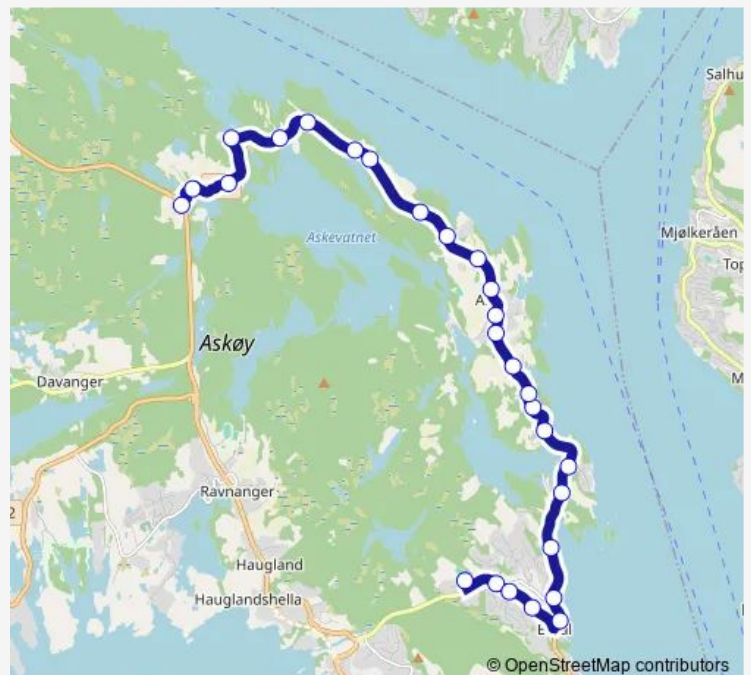

Local Bus Service 480 Skoleturer Askøy

[Go to website](#)**Direction**

Kleppestø terminal — Storavatnet terminal

5 stops

[Open route schedule](#)

Kleppestø terminal

Holmedalen

Storeklubben

Brøstaneset Askøybroen

Storavatnet terminal

Route schedule

Kleppestø terminal — Storavatnet terminal

Monday	14:55
Tuesday	14:55
Wednesday	14:55
Thursday	14:55
Friday	14:55
Saturday	—
Sunday	—

Route info

Direction: Kleppestø terminal

Stops: 5

Trip Duration: 0 hour 9 min

480 — Skoleturer Askøy

Direction

Kleppestø ungdomsskole — Haugland verkstedet

20 stops

[Open route schedule](#)

Kleppestø ungdomsskole