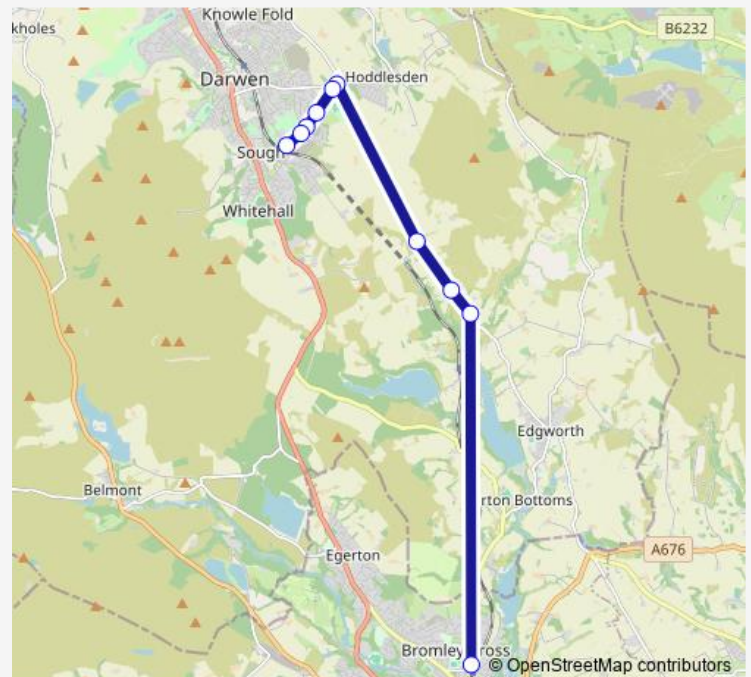

Route schedule

Bromley Cross Rail Station — Sough Road

Monday 15:10

Tuesday 15:10

Wednesday 15:10

Thursday 15:10

Friday 15:10

Saturday —

Sunday —

Route info

Direction: Bromley Cross Rail Station

Stops: 10

Trip Duration: 0 hour 22 min

480 — Pole Lane - Bromley Cross Rail Station

Direction

Pole Lane — Bromley Cross Rail Station

Crown and Thistle

Round Barn

Wayoh Fold

Moorside Road

Bromley Cross Rail Station

Route schedule

Pole Lane — Bromley Cross Rail Station

Monday 08:00

Tuesday 08:00

Wednesday 08:00

Thursday 08:00

Friday 08:00

Saturday —

Sunday —

Route info

Direction: Pole Lane