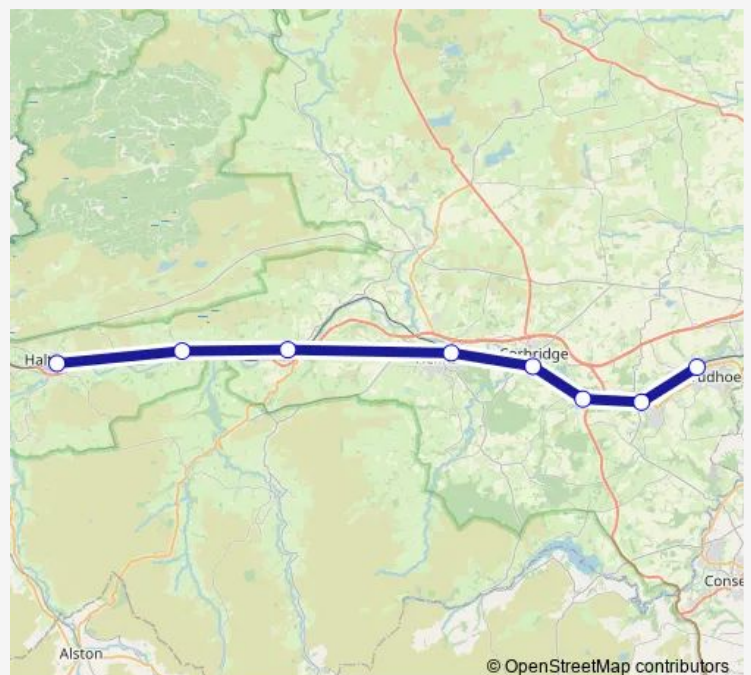

### Route info

Direction: Haltwhistle

Stops: 8

Trip Duration: 1 hour 9 min

Nt:Hwh->Pru Rail Replacement Bus Service time schedules and route maps are available in an offline PDF at [busmaps.com](https://busmaps.com). Use the [busmaps.com](https://busmaps.com) website to see live bus times, train schedule or subway schedule, and step-by-step directions for all public transit in Bardon Mill