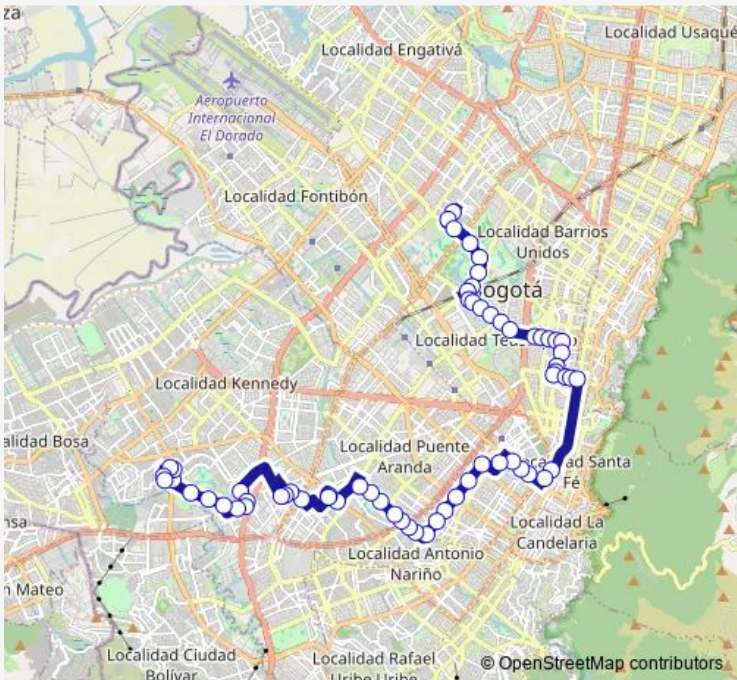

Direction
 KR 69 - CL 64c — KR 77 Q - CL 46 Sur
 64 stops
[Open route schedule](#)

- KR 69 - CL 64c
- KR 69 - CL 63A-13
- AC 63 - AK 68
- AC 63 - AK 68
- AC 63 - KR 65
- AK 60 - CL 61
- AK 60 - CL 57c
- AK 60 - CL 57
- AC 53 - KR 59
- AC 53 - KR 57
- AC 53 - KR 54
- AC 53 - AK 50
- AC 53 - AK 45
- AC 53 - KR 37
- AC 53 - KR 27a
- AC 53 - KR 25
- AC 53 - KR 21
- AC 53 - KR 21
- AC 53 - KR 18
- KR 18 - CL 50-35
- TV 19 BIS - DG 45D-49

Route schedule
 KR 69 - CL 64c — KR 77 Q - CL 46 Sur

Monday	05:00-18:15
Tuesday	05:00-18:15
Wednesday	05:00-18:15
Thursday	05:00-18:15
Friday	05:00-18:15
Saturday	05:00-18:15
Sunday	05:00-18:15

Route info
 Direction: KR 69 - CL 64c
 Stops: 64
 Trip Duration: 5 hour 16 min

The schedule is provided in the local timezone. Times with "(+1)" indicate departures on the next day.

PDF file created on 2025-01-16

2024 BusMaps.com - All Rights Reserved