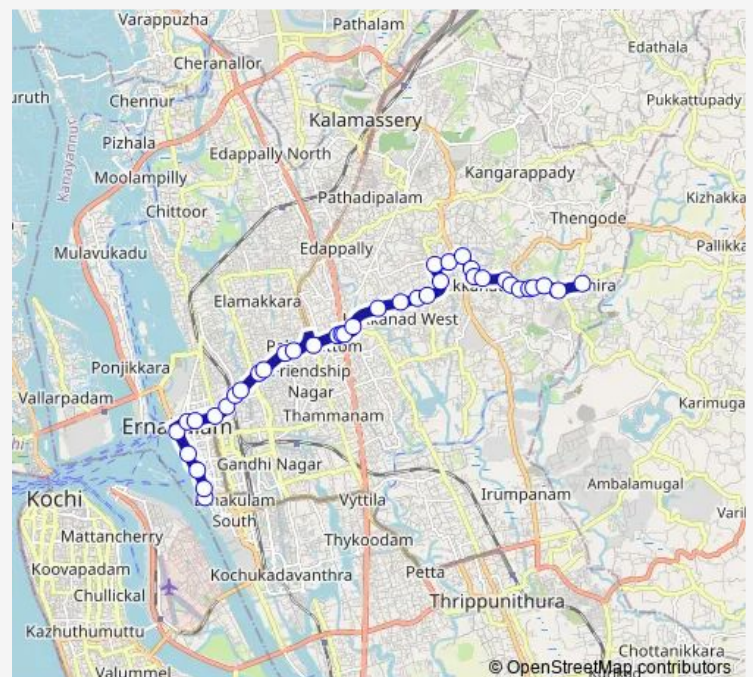

Pipeline Junction

Padivattom

Chembumukku

Route schedule

Gandhi Square — Edachira Junction

Monday 06:00

Tuesday 06:00

Wednesday 06:00

Thursday 06:00

Friday 06:00

Saturday 06:00

Sunday 06:00

Route info

Direction: Gandhi Square

Stops: 39

Trip Duration: 0 hour 44 min

Kurish

Infopark

Edachira Junction

Direction

Edachira Junction — Boat Jetty Junction

38 stops

[Open route schedule](#)

Edachira Junction

Route schedule

Edachira Junction — Boat Jetty Junction

Monday 06:00

Tuesday 06:00

Wednesday 06:00

Thursday 06:00

Friday 06:00

Saturday 06:00