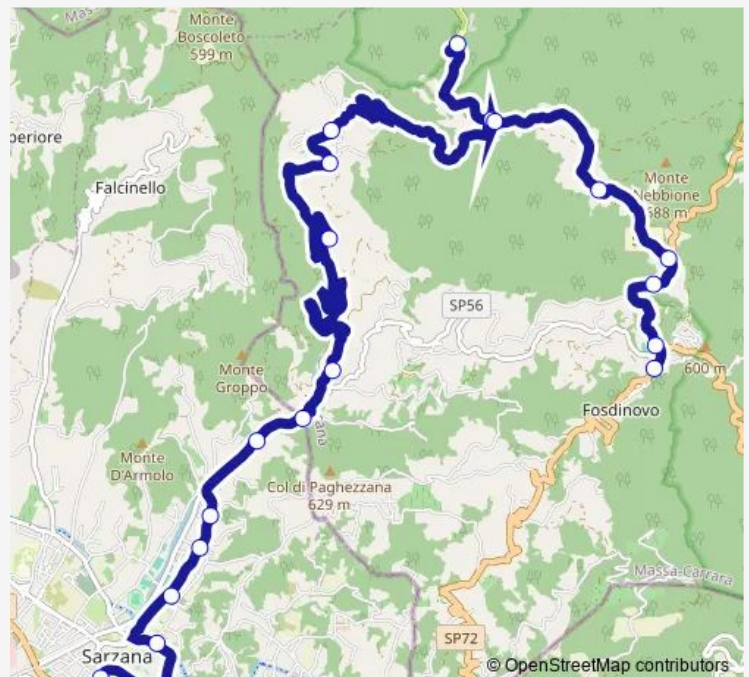

### Route schedule

Sarzana — Fosdinovo

Monday 07:00-18:50

Tuesday 07:00-18:50

Wednesday 07:00-18:50

Thursday 07:00-18:50

Friday 07:00-18:50

Saturday 07:00-18:50

### Route info

Direction: Sarzana

Stops: 21

Trip Duration: 0 hour 50 min

L46 — Ponzanello-Canepari-Sarzana

**Direction**

Fosdinovo — Giucano

3 stops

## Route info

Direction: Fosdinovo

Stops: 3

Trip Duration: 0 hour 7 min

**Direction**

Fosdinovo — Sarzana

20 stops

[Open route schedule](#)

## Route info

Direction: Fosdinovo

Stops: 20

Trip Duration: 0 hour 35 min

**Direction**

Giucano — Fosdinovo

3 stops

[Open route schedule](#)