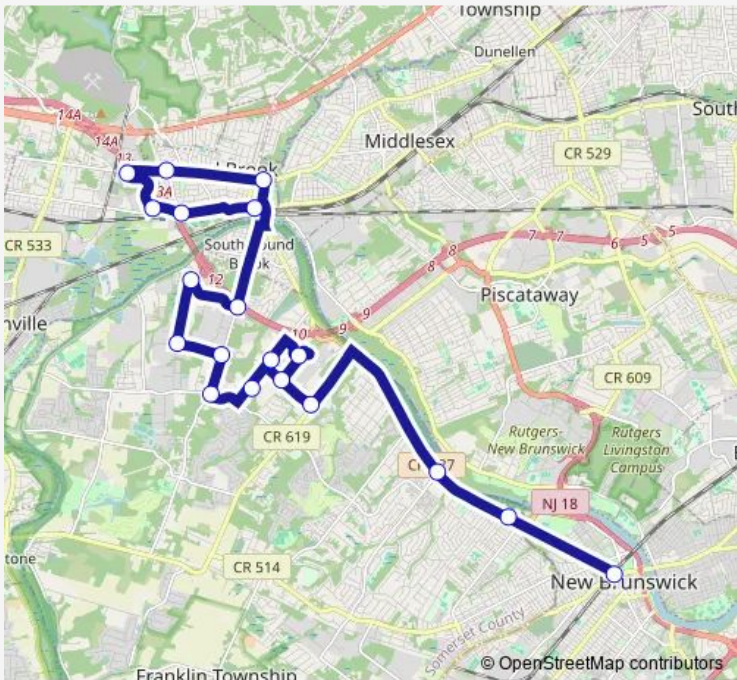

Bus DASH 851 Davidson Avenue Shuttle 851

[Go to website](#)

Direction
 New Brunswick Train Station — Bound Brook Train Station
 19 stops
[Open route schedule](#)

- New Brunswick Train Station
- Easton Ave & Harrison Towers
- Easton Ave & JFK Blvd
- Pierce St & Cedar Grove Ln
- Pierce St & Atrium Dr
- 270 Davidson Ave
- Doubletree
- Metlife
- Elizabeth Ave & New Brunswick Rd
- Pierce St & Elizabeth Ave
- Cottontail La & Pierce St
- Campus Dr & Cottontail La
- Elizabeth Ave & Campus Dr
- East St & Union Ave
- Union Ave & Tea St
- Union Ave & Promenade Blvd
- Patriots Ball Park - Promenade Blvd & E Main St
- Tea St & Talmage Ave
- Bound Brook Train Station

Route schedule
 New Brunswick Train Station — Bound Brook Train Station

Monday	07:27-17:58
Tuesday	07:27-17:58
Wednesday	07:27-17:58
Thursday	07:27-17:58
Friday	07:27-17:58
Saturday	—
Sunday	—

Route info
 Direction: New Brunswick Train Station
 Stops: 19
 Trip Duration: 0 hour 57 min

■ DASH 851 — Davidson Avenue Shuttle 851 **BusMaps**

Direction

undefined — undefined

0 stops

[Open route schedule](#)**Route schedule**

undefined — undefined

Monday	06:30-17:10
Tuesday	06:30-17:10
Wednesday	06:30-17:10
Thursday	06:30-17:10
Friday	06:30-17:10
Saturday	—
Sunday	—

Route info

Direction:

Stops: 0

Trip Duration: — min

DASH 851 Bus time schedules and route maps are available in an offline PDF at busmaps.com. Use the busmaps.com website to see live bus times, train schedule or subway schedule, and step-by-step directions for all public transit in New Brunswick