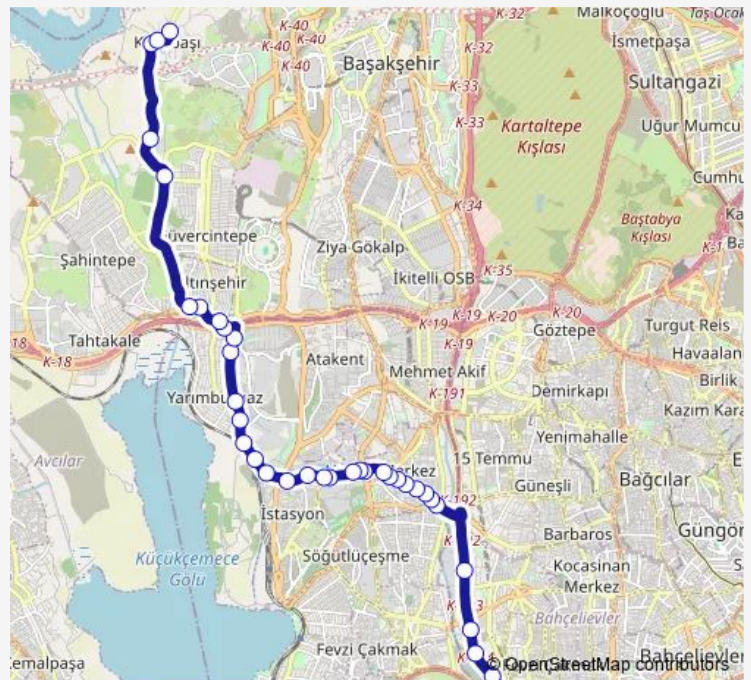

Wednesday 07:30

Thursday 07:30

Friday 07:30

Saturday 07:30

Sunday 07:30

Route info

Direction: Adnan Kahveci Bulvarı

Stops: 40

Trip Duration: 0 hour 49 min

■ Kuleli-K.Sultan Süleyman HST-Kayabaşı — Kuleli -
Güvercintepe - Şahintepe - Tahtakale

BusMaps

M.Akif Ersoy Hastane

Turgut Özal Bulvari

Yenidođan

Konutbirlik Köprüsü

Konut Birlik