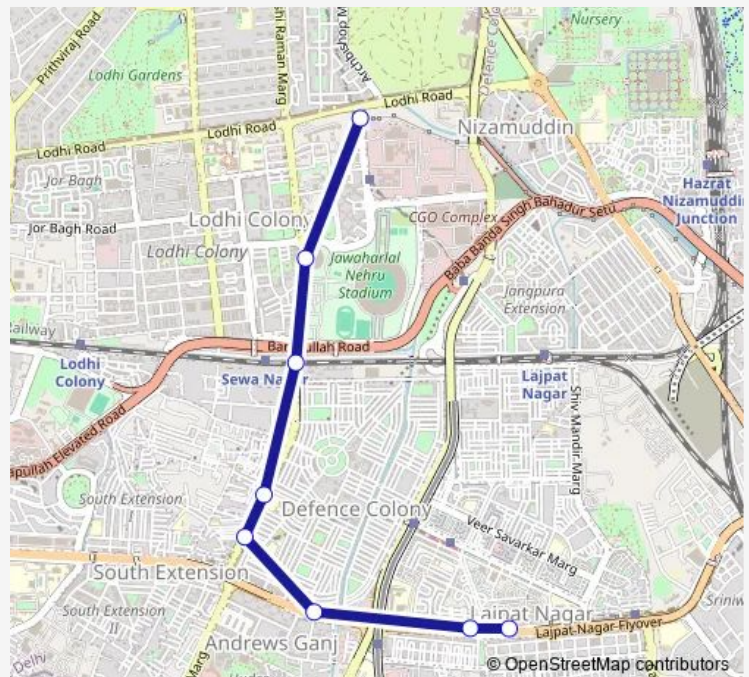

J L Nehru Stadium

Sewa Nagar Flyover

Defence Colony (Homyopathic College)

PT College Kotla

Andrews Ganj

Gupta Market

Lajpat Nagar 2 Ring Road

Route schedule

Sunehari Pulla Depot / Jawahar Lal Nehru Stadium Terminal — Lajpat Nagar 2 Ring Road

Monday 04:43-08:35

Tuesday 04:43-08:35

Wednesday 04:43-08:35

Thursday 04:43-08:35

Friday 04:43-08:35

Saturday 04:43-08:35

Sunday 04:43-08:35

Route info

Direction: Sunehari Pulla Depot / Jawahar Lal Nehru Stadium Terminal

Stops: 8

Trip Duration: 0 hour 16 min

47astl2up Bus time schedules and route maps are available in an offline PDF at busmaps.com. Use the busmaps.com website to see live bus times, train schedule or subway schedule, and step-by-step directions for all public transit in Defence Colony