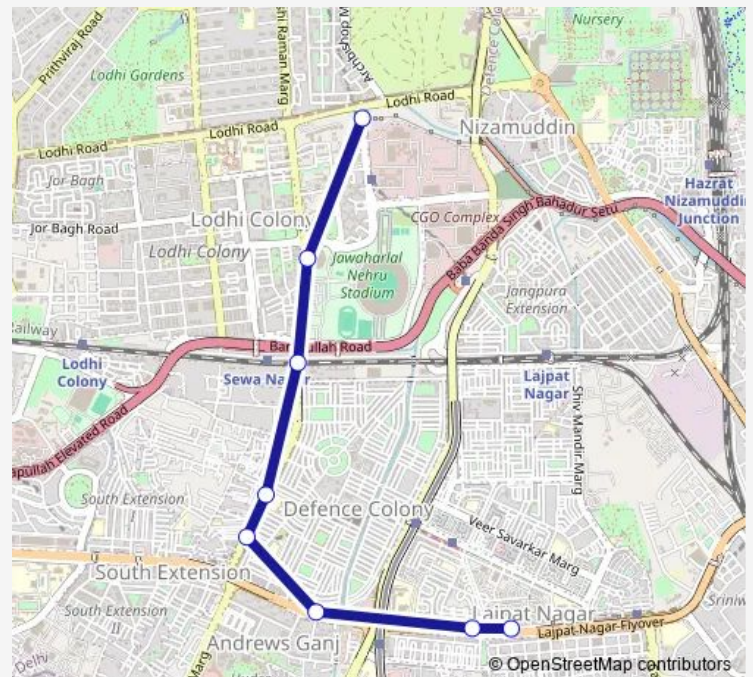

J L Nehru Stadium

Sewa Nagar Flyover

Defence Colony (Homyopathic College)

PT College Kotla

Andrews Ganj

Gupta Market

Lajpat Nagar 2 Ring Road

Route schedule

Sunehari Pulla Depot / Jawahar Lal Nehru Stadium Terminal — Lajpat Nagar 2 Ring Road

Monday 04:43-08:35

Tuesday 04:43-08:35

Wednesday 04:43-08:35

Thursday 04:43-08:35

Friday 04:43-08:35

Saturday 04:43-08:35

Sunday 04:43-08:35

Route info

Direction: Sunehari Pulla Depot / Jawahar Lal Nehru Stadium Terminal

Stops: 8

Trip Duration: 0 hour 16 min

47astl2up Bus time schedules and route maps are available in an offline PDF at busmaps.com. Use the busmaps.com website to see live bus times, train schedule or subway schedule, and step-by-step directions for all public transit in Defence Colony