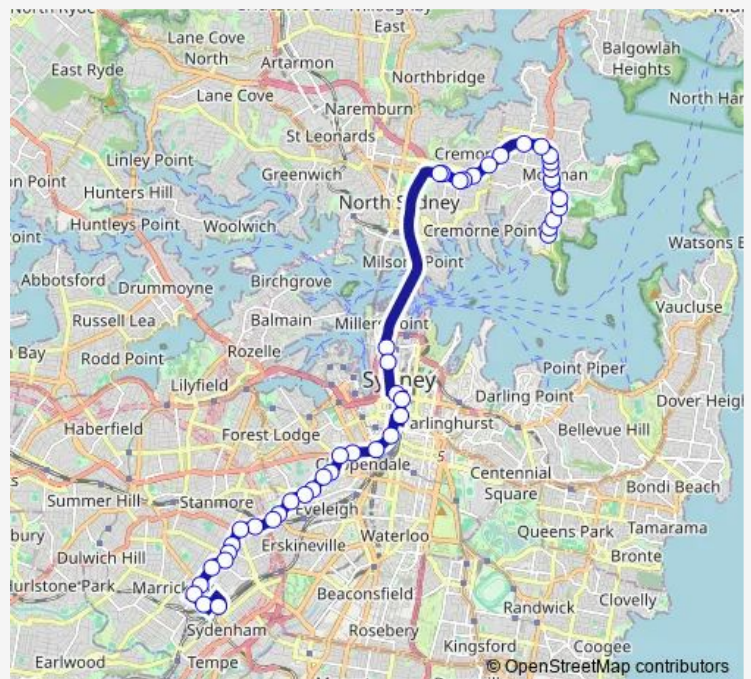

Central Station, Railway Square, Stand J

Central Station, Eddy Av, Stand B

### Route schedule

Sydenham Station, Burrows Av, Stand A — Taronga Zoo, Bradleys Head Rd

Monday 06:31-19:52

Tuesday 06:31-19:52

Wednesday 06:31-19:52

Thursday 06:31-19:52

Friday 06:31-19:52

Saturday 07:30-19:30

### Route info

Direction: Sydenham Station, Burrows Av, Stand A

Stops: 43

Trip Duration: 1 hour 5 min

M30 — Opal only - Sydenham to Taronga Zoo

Elizabeth St At Hay St

Museum Station, Downing Centre, Stand E