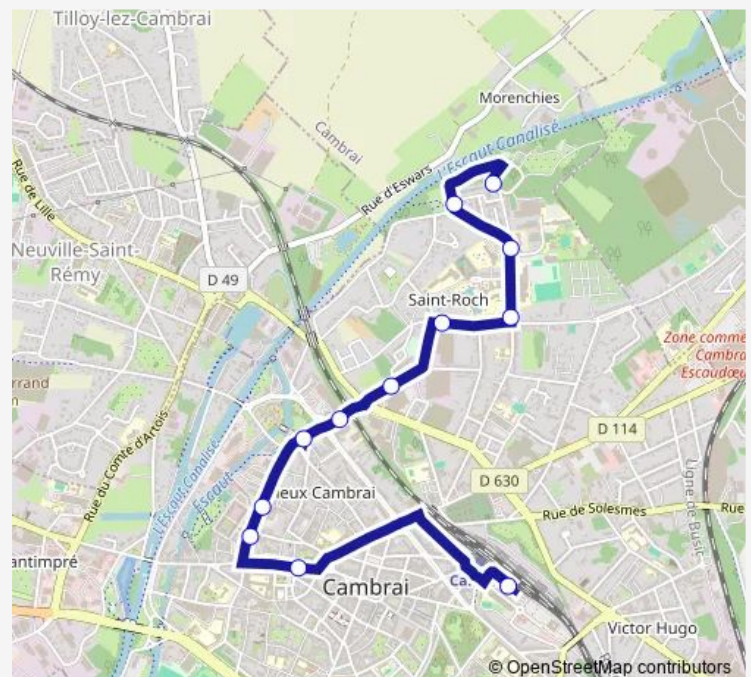

Bus S50 Faubourg de St-Roch

[Go to website](#)

Direction

Cambrai - La Forêt — Cambrai - Station Bus (Quai E)

13 stops

[Open route schedule](#)

Cambrai - La Forêt

Cambrai - Les Chênes

Cambrai - Poissonniers

Cambrai - Jules Ferry

Cambrai - Station Bus (Quai E)

Route schedule

Cambrai - La Forêt — Cambrai - Station Bus (Quai E)

Monday 07:18

Tuesday 07:18

Wednesday 07:18

Thursday 07:18

Friday 07:18

Saturday —

Sunday —

Route info

Direction: Cambrai - La Forêt

Stops: 13

Trip Duration: 0 hour 17 min

■ S50 — Faubourg de St-Roch

Direction

Cambrai - Station Bus (Quai E) — Cambrai - La Forêt

12 stops

[Open route schedule](#)

Cambrai - Station Bus (Quai E)

Cambrai - St Géry

Cambrai - Caserne Mortier