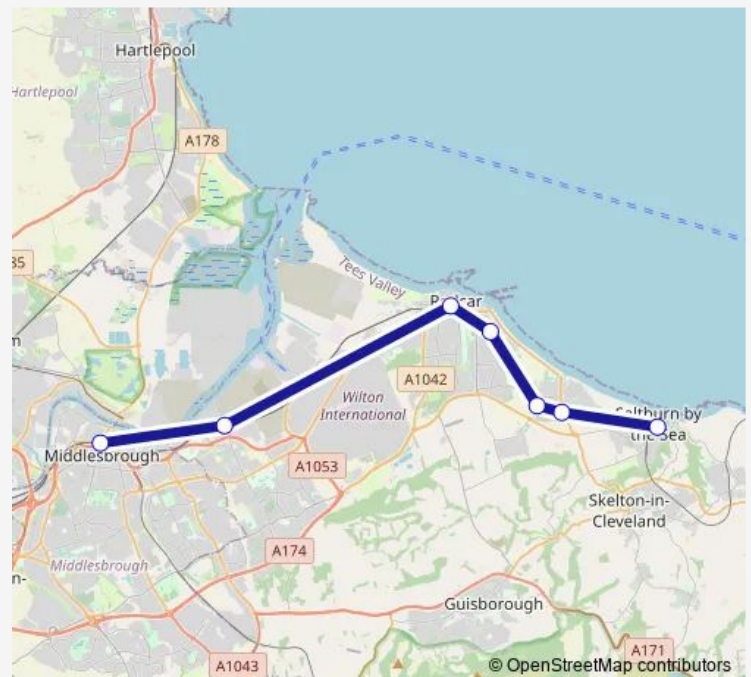

Rail Nt:Slb->Mbr NT train service from SLB to Mbr

[Go to website](#)

Direction

Saltburn — Middlesbrough

7 stops

[Open route schedule](#)

Saltburn

Marske

Longbeck

Redcar East

Redcar Central

South Bank

Middlesbrough

Route schedule

Saltburn — Middlesbrough

Monday	—
Tuesday	—
Wednesday	—
Thursday	—
Friday	—
Saturday	—
Sunday	09:20

Route info

Direction: Saltburn

Stops: 7

Trip Duration: 0 hour 26 min

■ Nt:Slb->Mbr — NT train service from SLB to Mbr

Nt:Slb->Mbr Rail time schedules and route maps are available in an offline PDF at busmaps.com. Use the busmaps.com website to see live bus times, train schedule or subway schedule, and step-by-step directions for all public transit in South Bank