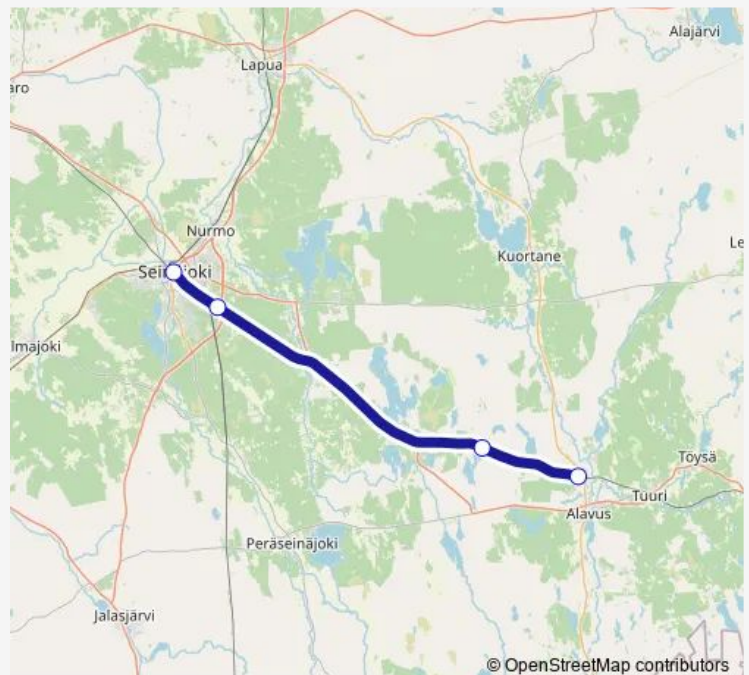

Saturday —

Sunday —

Route info

Direction: Seinäjoki

Stops: 4

Trip Duration: 0 hour 30 min

■ HDM 484 — Seinäjoki - Alavus

HDM 484 Long Distance Trains time schedules and route maps are available in an offline PDF at busmaps.com. Use the busmaps.com website to see live bus times, train schedule or subway schedule, and step-by-step directions for all public transit in Seinaejoki