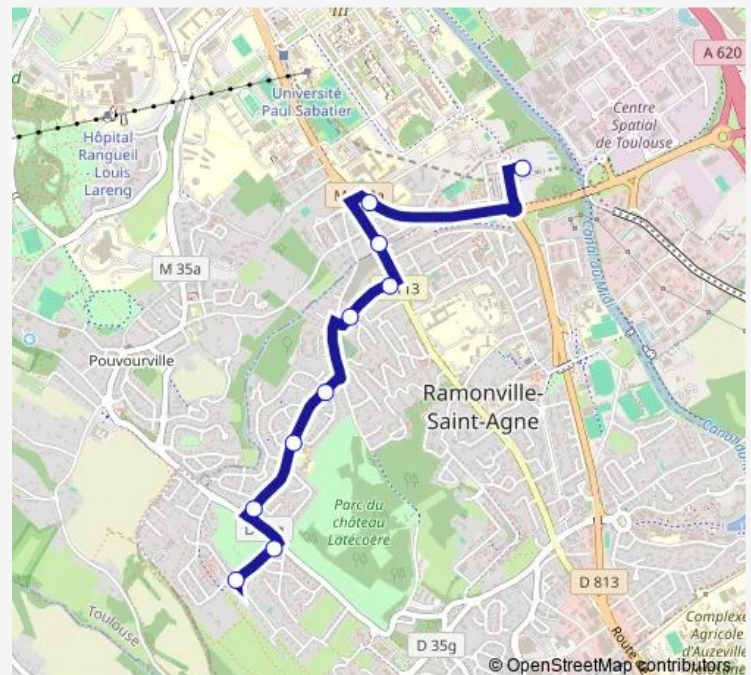

Route schedule

Montjoie — Ramonville

Monday 07:00-20:45

Tuesday 07:00-20:45

Wednesday 07:00-20:45

Thursday 07:00-20:45

Friday 07:00-20:45

Saturday —

Sunday —

Route info

Direction: Montjoie

Stops: 10

Trip Duration: 0 hour 12 min

Direction

Ramonville — Montjoie

10 stops

[Open route schedule](#)

Ramonville

Clotasses

Parc St Agne

Eglise Ramonville

Coustet

Gleyze-Vieille

Ecole Gleyze-Vieille

Thursday 07:00-20:30

Friday 07:00-20:30

Saturday —

Sunday —

Route info

Direction: Ramonville

Stops: 10

Trip Duration: 0 hour 13 min