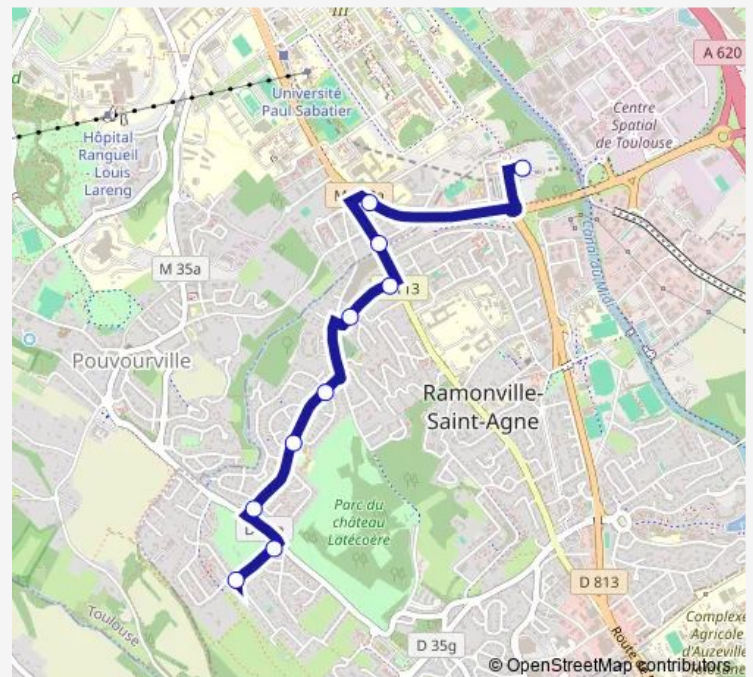

Route schedule

Montjoie — Ramonville

Monday 07:00-20:45

Tuesday 07:00-20:45

Wednesday 07:00-20:45

Thursday 07:00-20:45

Friday 07:00-20:45

Saturday —

Sunday —

Route info

Direction: Montjoie

Stops: 10

Trip Duration: 0 hour 12 min

112 — Ramonville / Montjoie

Direction

Ramonville — Montjoie

10 stops

[Open route schedule](#)

Ramonville

Clotasses

Parc St Agne

Eglise Ramonville

Coustet

Gleyze-Vieille

Wednesday 07:00-20:30

Thursday 07:00-20:30

Friday 07:00-20:30

Saturday —

Sunday —

Route info

Direction: Ramonville

Stops: 10