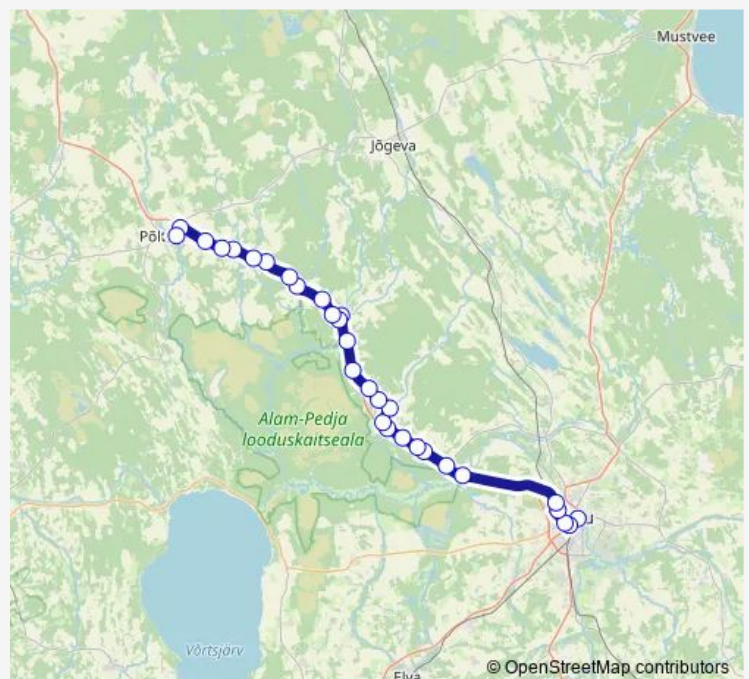

Thursday 17:45

Friday 17:45

Saturday —

Sunday —

Route info

Direction: Tartu bussijaam

Stops: 30

Trip Duration: 1 hour 10 min

112 — Tartu - Laeva - Puurmani - Põltsamaa

BusMaps

Pikknurme

Puraviku

Laanesaare

Neanurme

Kaliküla

Nõmme