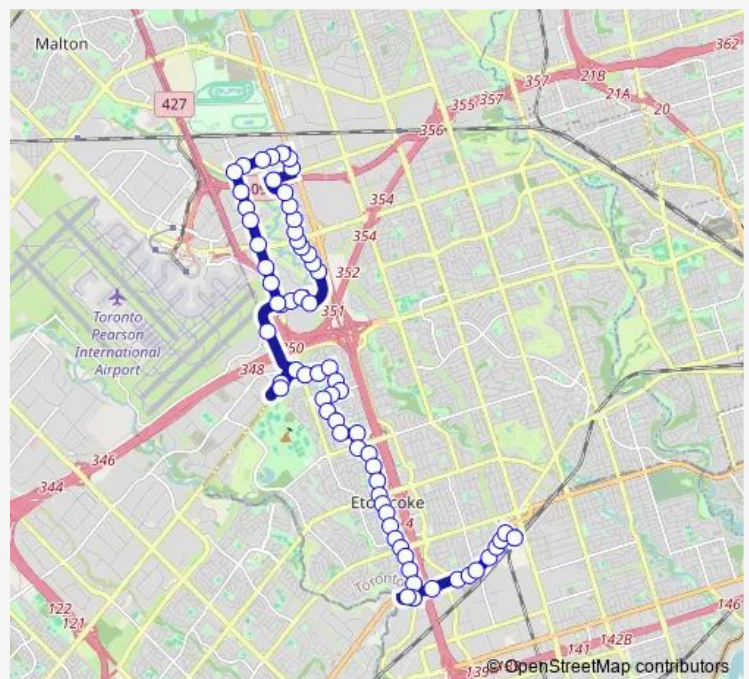

10 Disco Rd

Disco Rd at Attwell Dr

Opposite 111 Disco Rd

Carlingview Dr at Disco Rd South Side

Route schedule

International Blvd at Carlingview Dr East Side — Kipling Station

Monday 05:00-01:53⁺¹

Tuesday 05:00-01:53⁺¹

Wednesday 05:00-01:53⁺¹

Thursday 05:00-01:53⁺¹

Friday 05:00-01:53⁺¹

Saturday 06:00-01:37⁺¹

Sunday 07:27-01:37⁺¹

Route info

Direction: International Blvd at Carlingview Dr East Side

Stops: 67

Trip Duration: 1 hour 0 min

112 — West Mall

Opposite 385-387 Carlingview Dr

Carlingview Dr at Worcester Rd South Side

Carlingview Dr at Fasken Dr South Side

Carlingview Dr at Dixon Rd

Opposite 215 Carlingview Dr

Carlingview Dr at Meteor Dr South Side

Carlingview Dr at Renforth Dr

Renforth Dr at Convair Dr

Renforth Station

Eglinton Ave West at Commerce Blvd East Side

Renforth Dr at Eglinton Ave West South Side

Gentian Dr at Sagamore Cres