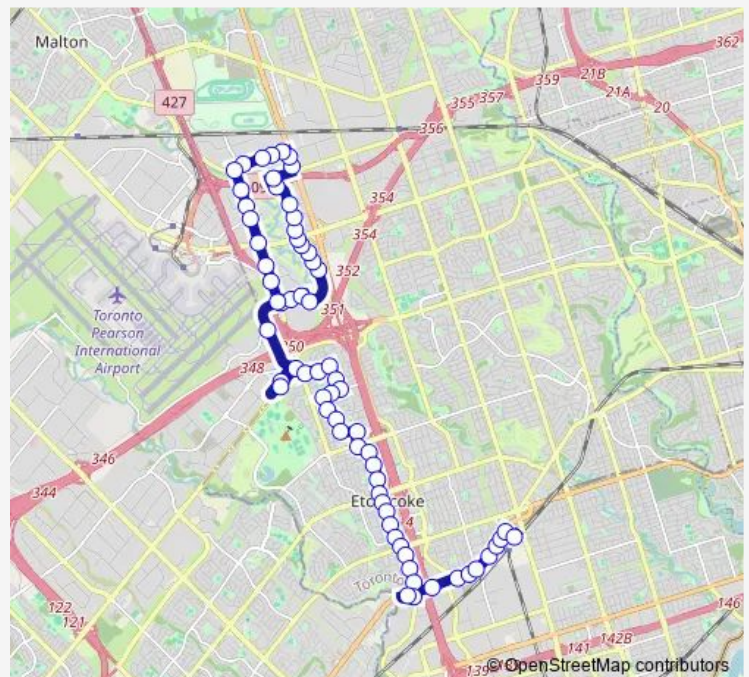

Dundas St West at Poplar Ave

Dundas St West at Wilmar Rd

Dundas St West at Shaver Ave South

Dundas St West at Paulart Dr

Dundas St West at East Mall Cres

Dundas St West at East Mall Cres West Side

Dundas St West at Highway 427

339 The West Mall

The West Mall at Eva Rd

361 The West Mall

The West Mall at Civic Centre Crt

399 The West Mall - Etobicoke Civic Centre

Route schedule

Kipling Station — Carlingview Dr at Renforth Dr

Monday	05:22-01:12 ⁺¹
Tuesday	05:22-01:12 ⁺¹
Wednesday	05:22-01:12 ⁺¹
Thursday	05:22-01:12 ⁺¹
Friday	05:22-01:12 ⁺¹
Saturday	05:54-01:12 ⁺¹
Sunday	08:00-01:07 ⁺¹

Route info

Direction: Kipling Station

Stops: 68

Trip Duration: 0 hour 49 min

112 — West Mall

The West Mall at Burnhamthorpe Rd

451 The West Mall

The West Mall at Holiday Dr

Sunday 07:27-01:37⁺¹

Route info

Direction: International Blvd at Carlingview Dr East Side

Stops: 67

Trip Duration: 0 hour 42 min

Carlingview Dr at Dixon Rd

Opposite 215 Carlingview Dr

Carlingview Dr at Meteor Dr South Side