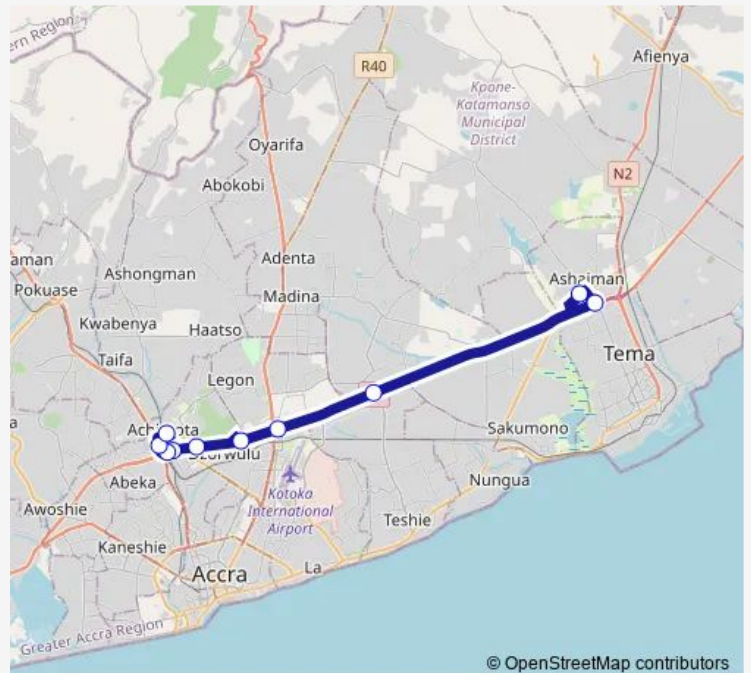

Manet

Tetteh Quarshie / Roundabout

Dzorwulu Junction

Cp

Abofu

Achimota Overhead

Achimota Old Station

Achimota New Station

Route schedule

Ashaiman — Achimota New Station

Monday 06:00

Tuesday 06:00

Wednesday 06:00

Thursday 06:00

Friday 06:00

Saturday 06:00

Sunday 06:00

Route info

Direction: Ashaiman

Stops: 10

Trip Duration: 1 hour 24 min

© OpenStreetMap contributors

Direction

Achimota New Station — Ashaiman

16 stops

[Open route schedule](#)

Achimota New Station

Forestry

Gsl

Dzorwulu Junction

Airport Junction

Accra Mall