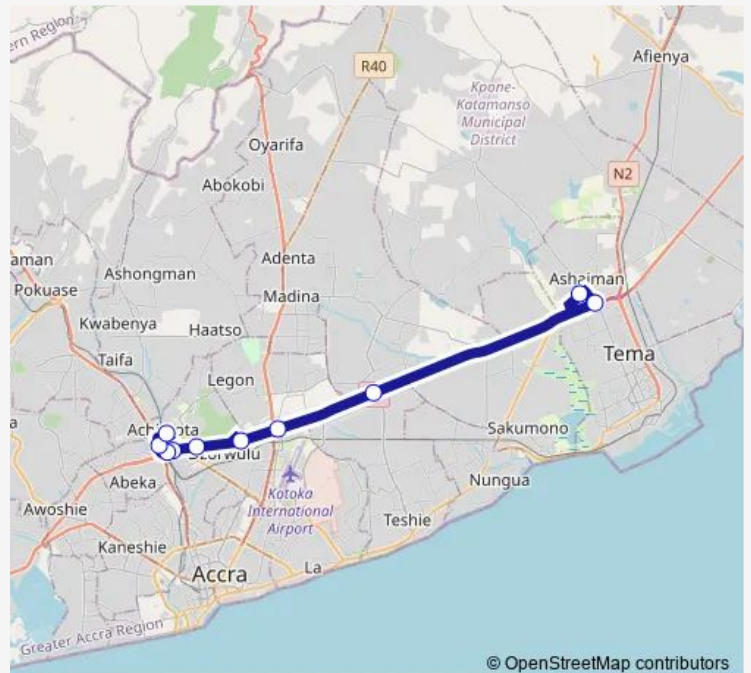

Manet

Tetteh Quarshie / Roundabout

Dzorwulu Junction

Cp

Abofu

Achimota Overhead

Achimota Old Station

Achimota New Station

Route schedule

Ashaiman — Achimota New Station

Monday 06:00

Tuesday 06:00

Wednesday 06:00

Thursday 06:00

Friday 06:00

Saturday 06:00

Sunday 06:00

Route info

Direction: Ashaiman

Stops: 10

Trip Duration: 1 hour 24 min

**Direction**

Achimota New Station — Ashaiman

16 stops