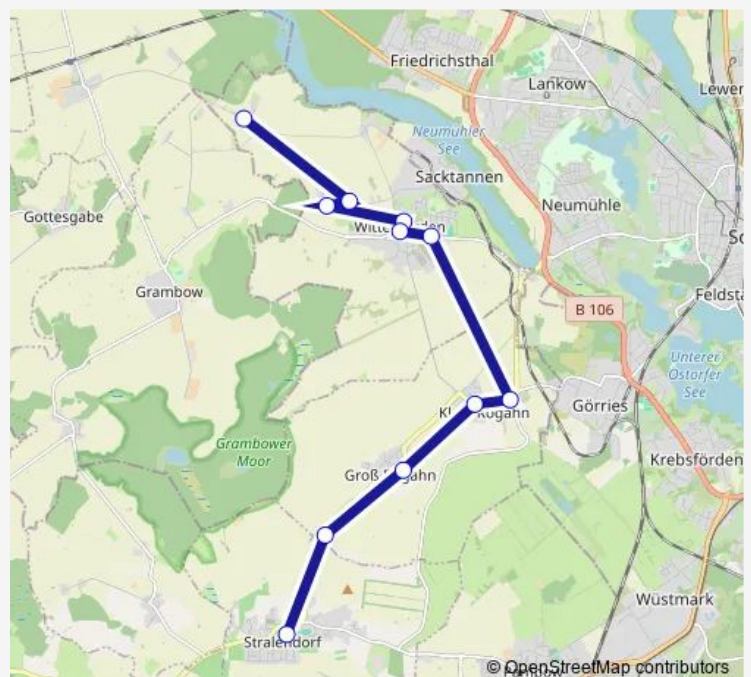

Friday —

Saturday —

Sunday —

Route info

Direction: Hof Wandrum

Stops: 6

Trip Duration: 0 hour 12 min

Direction

Hof Wandrum — Schwerin Kieler Straße

5 stops

[Open route schedule](#)

Hof Wandrum

Wittenförden Hasengrund

Wittenförden Ahornallee

Wittenförden Gaststätte

Schwerin Kieler Straße

Route schedule

Hof Wandrum — Schwerin Kieler Straße

Monday	—
Tuesday	—
Wednesday	—
Thursday	—
Friday	16:17
Saturday	—
Sunday	—

Route info

Direction: Hof Wandrum

Stops: 5

Trip Duration: 0 hour 16 min

Direction

Wednesday 06:56

Thursday 06:56

Friday 06:56

Saturday —

Sunday —

Route info

Direction: Neu Wandrum

Stops: 14