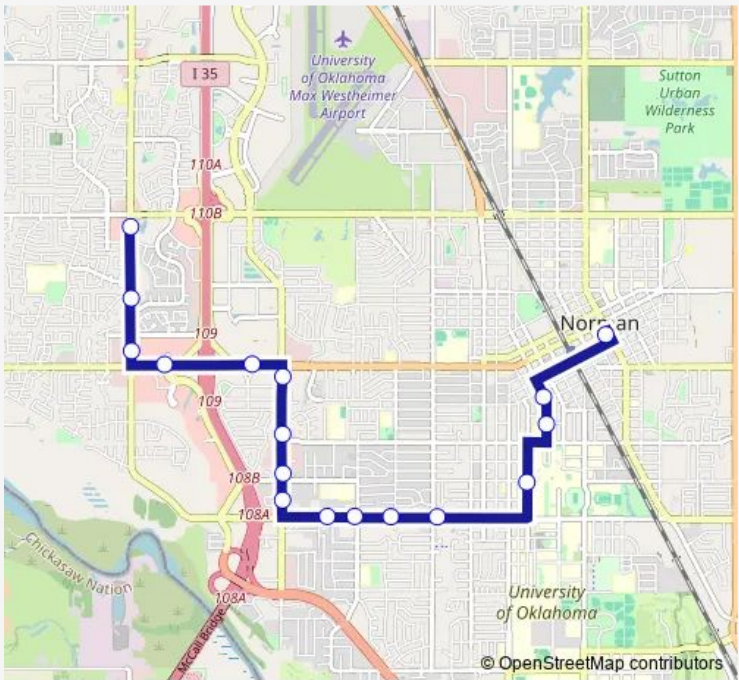

## Bus 112 W Lindsey/36 Nw

[Go to website](#)

**Direction**  
 Norman TC Bay C — 36th NW/Havenbrook  
 17 stops  
[Open route schedule](#)

- Norman TC Bay C
- University/Symmes st
- University/White St
- Elm Ave./Brooks St.
- Lindsey/Berry N
- Lindsey/Wylie W
- Mcgee Dr./W Lindsey St.
- Lindsey/Crown Pointe
- 24th SW/Lindsey
- 24th/Brooks
- 24th SW/Boyd
- 24th SW/Main
- Main/24th Nw
- Main/Ed Noble Pkwy - Sooner Mall
- 36th. Ave NW/W. Main St.
- 36th NW/ Quail
- 36th NW/Havenbrook

Route schedule  
 Norman TC Bay C — 36th NW/Havenbrook

Monday	07:30-21:30
Tuesday	07:30-21:30
Wednesday	07:30-21:30
Thursday	07:30-21:30
Friday	07:30-21:30
Saturday	10:30-18:30
Sunday	—

Route info  
 Direction: Norman TC Bay C  
 Stops: 17  
 Trip Duration: 0 hour 25 min

**Direction**

36th NW/Havenbrook — Norman TC Bay C

19 stops

[Open route schedule](#)

36th NW/Havenbrook

Rambling Oaks/Northwest Blvd

36th Ave/Rambling Oaks

36th NW/River Oaks - Post Office

Main/36th Nw

Main/Interstate Dr

24th ave @ Main St- Ib

24th/Boyd

24th/Springer

Lindsey/24th

Lindsey/Mcgee

Lindsey/Mcgee