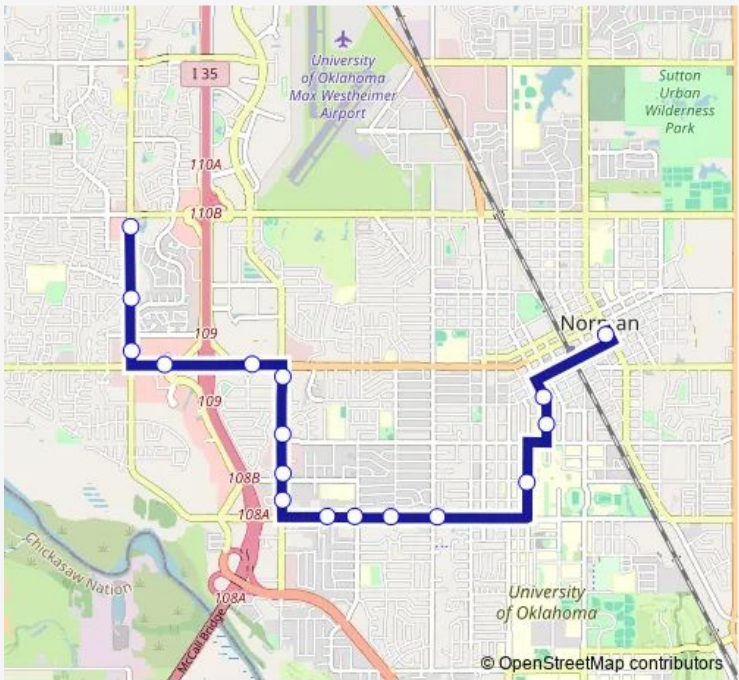

## Bus 112 W Lindsey/36 Nw

[Go to website](#)

**Direction**  
 Norman TC Bay C — 36th NW/Havenbrook  
 17 stops  
[Open route schedule](#)

- Norman TC Bay C
- University/Symmes st
- University/White St
- Elm Ave./Brooks St.
- Lindsey/Berry N
- Lindsey/Wylie W
- Mcgee Dr./W Lindsey St.
- Lindsey/Crown Pointe
- 24th SW/Lindsey
- 24th/Brooks
- 24th SW/Boyd
- 24th SW/Main
- Main/24th Nw
- Main/Ed Noble Pkwy - Sooner Mall
- 36th. Ave NW/W. Main St.
- 36th NW/ Quail
- 36th NW/Havenbrook

Route schedule  
 Norman TC Bay C — 36th NW/Havenbrook

Monday	07:30-21:30
Tuesday	07:30-21:30
Wednesday	07:30-21:30
Thursday	07:30-21:30
Friday	07:30-21:30
Saturday	10:30-18:30
Sunday	—

Route info  
 Direction: Norman TC Bay C  
 Stops: 17  
 Trip Duration: 0 hour 25 min

**Direction**

36th NW/Havenbrook — Norman TC Bay C

19 stops

[Open route schedule](#)

36th NW/Havenbrook

Rambling Oaks/Northwest Blvd

36th Ave/Rambling Oaks

36th NW/River Oaks - Post Office

Main/36th Nw

Main/Interstate Dr

24th ave @ Main St- Ib

24th/Boyd

24th/Springer

Lindsey/24th

Lindsey/Mcgee

Lindsey/Mcgee