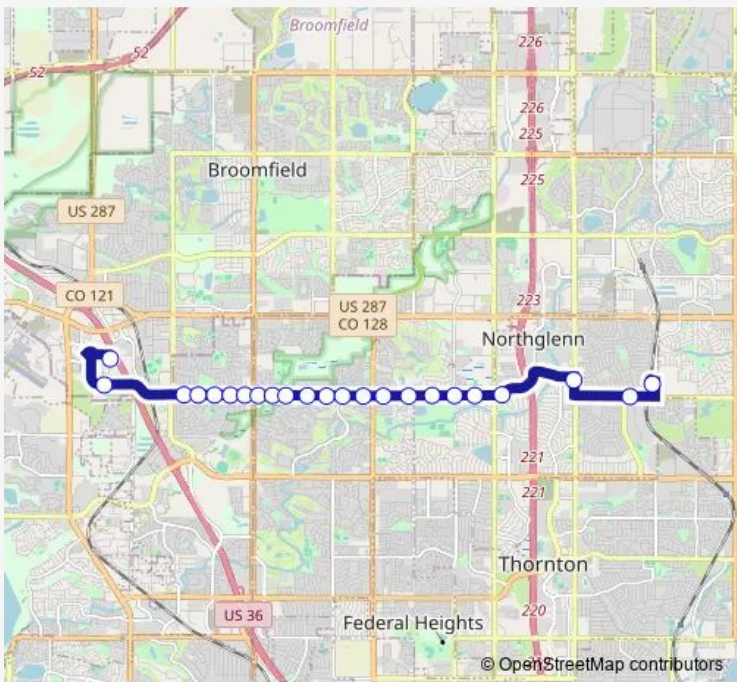

Bus 112 West 112th Avenue

[Go to website](#)

Direction
 Northglenn & 112th Station Gate B — US 36 & Broomfield Station Gate H
 25 stops
[Open route schedule](#)

- Northglenn & 112th Station Gate B
- 112th Ave & Irma Dr
- Washington St & 112th Ave
- Community Center Dr & 112th Ave
- W 112th Ave & Huron St
- W 112th Ave & East Dr
- W 112th Ave & Pecos St
- W 112th Ave & Ranch Dr
- W 112th Ave & Alcott St
- W 112th Ave & Decatur St
- W 112th Ave & Federal Blvd
- W 112th Ave & Irving Dr
- W 112th Ave & Stratford Lakes Dr
- 3800 Block W 112th Ave
- W 112th Ave & Raleigh St
- 112th Ave & Frcc
- W 112th Ave & Vrain St
- W 112th Ave & Wolff St
- W 112th Ave & Benton St
- W 112th Ave & Eaton St
- W 112th Ave & Harlan St

Route schedule
 Northglenn & 112th Station Gate B — US 36 & Broomfield Station Gate H

| | |
|-----------|-------------|
| Monday | 07:33-19:31 |
| Tuesday | 07:33-19:31 |
| Wednesday | 07:33-19:31 |
| Thursday | 07:33-19:31 |
| Friday | 07:33-19:31 |
| Saturday | — |
| Sunday | — |

Route info
 Direction: Northglenn & 112th Station Gate B
 Stops: 25
 Trip Duration: 0 hour 28 min

W 112th Ave & Kendall St

W 112th Ave & Newland St

Uptown Ave & Broomfield Ln

US 36 & Broomfield Station Gate H

Direction

Northglenn & 112th Station Gate B — US 36 & Broomfield Station Gate C

25 stops

[Open route schedule](#)

Northglenn & 112th Station Gate B

112th Ave & Irma Dr

Washington St & 112th Ave

Community Center Dr & 112th Ave