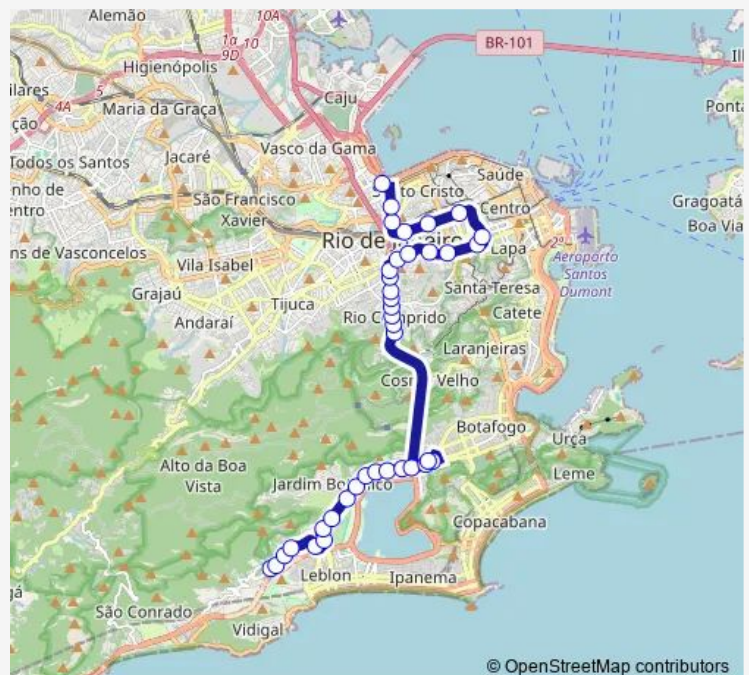

BRS 1,2,3,I: Visconde de Silva

Hospital Central do Corpo de Bombeiros

Condomínio do Edifício Chácara Rio

Unicarioca

Route schedule

Ponto Final: Alto Gávea : Praça Augusto de Lima — Terminal Gentileza : Plataforma A5

Monday 00:00

Tuesday 00:00

Wednesday 00:00

Thursday 00:00

Friday 00:00

Saturday 00:00

Sunday 00:00

Route info

Direction: Ponto Final: Alto Gávea : Praça Augusto de Lima

Stops: 38

Trip Duration: 0 hour 49 min

112 — Terminal Gentileza - Alto Gávea

Estrela

Condessa Paulo de Frontin

Sampaio Viana

Barão de Itapagipe

Friday 00:00

Saturday 00:00

Sunday 00:00

Route info

Direction: Terminal Gentileza : Plataforma A5

Stops: 26

Trip Duration: 0 hour 34 min

Alexandre Stockler